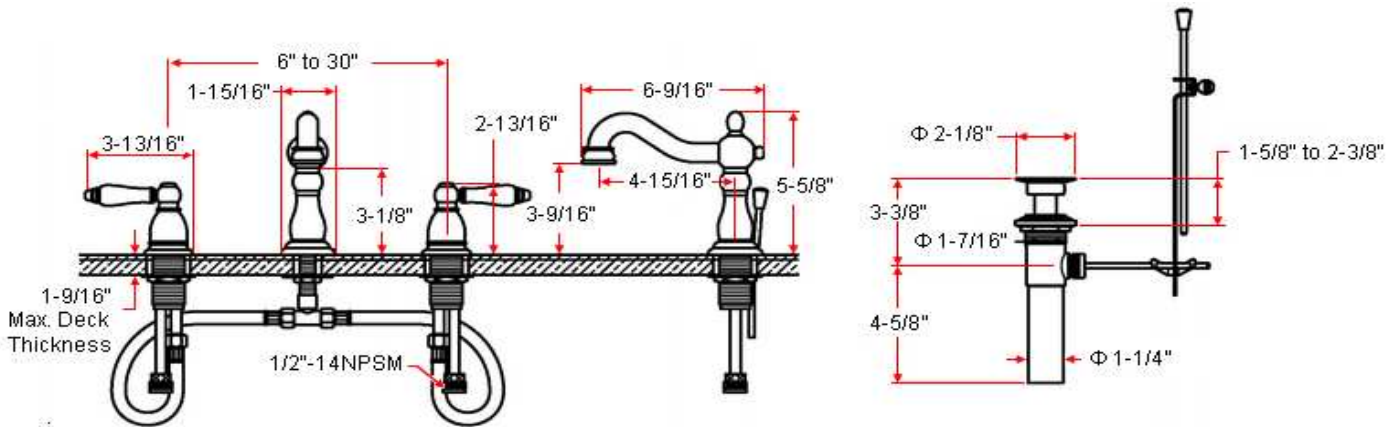

## Specifications

<b>Flow Rate (GPM)</b>	1.68 GPM @ 60 psi
<b>Material Content</b>	Brass body with brass and zinc handle
<b>Pop-Up Drain</b>	Brass and stainless steel pop-up
<b>Spout Reach</b>	4-15/16"
<b>Cartridge</b>	Ceramic disk Cartridge
<b>Lever Handle Operation</b>	(1/4) quarter turn stop
<b>Installation Type</b>	3-hole, 4" center mount

## Dimensions