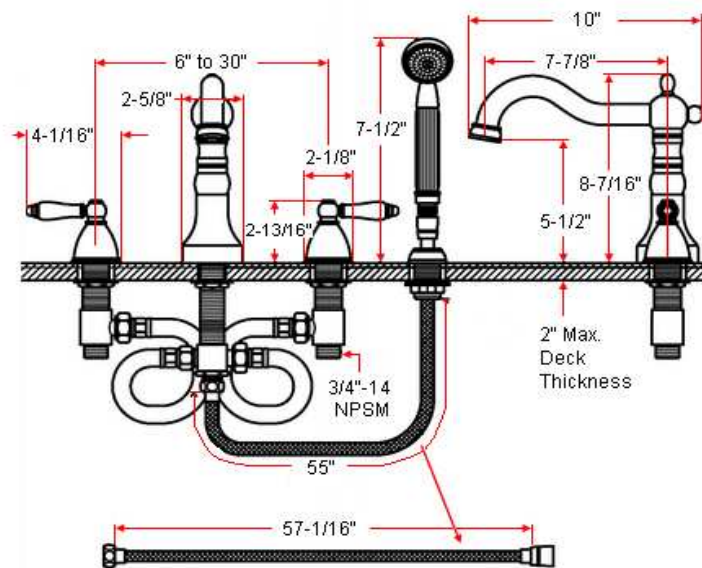

Dimensions

Warranty & Compliances

Warranty	Lifetime Limited Warranty
IAPMO/ cUPC	UPC & CUPC Compliant
ASME	ASME A112.18.1-05
ANSI	ANSI Compliant
ADA	Compliant
CSA	CSA B125.1-05

Order Codes & Finishes/Colors

Satin Nickel (US15)	528497	
Oil Rubbed Bronze (US10B)	528505	

Type: Job: Order Code: Approvals:

Design House reserves the right to make changes in materials, specifications & models at any time. Design House also reserves the right to discontinue product without notice or obligation.