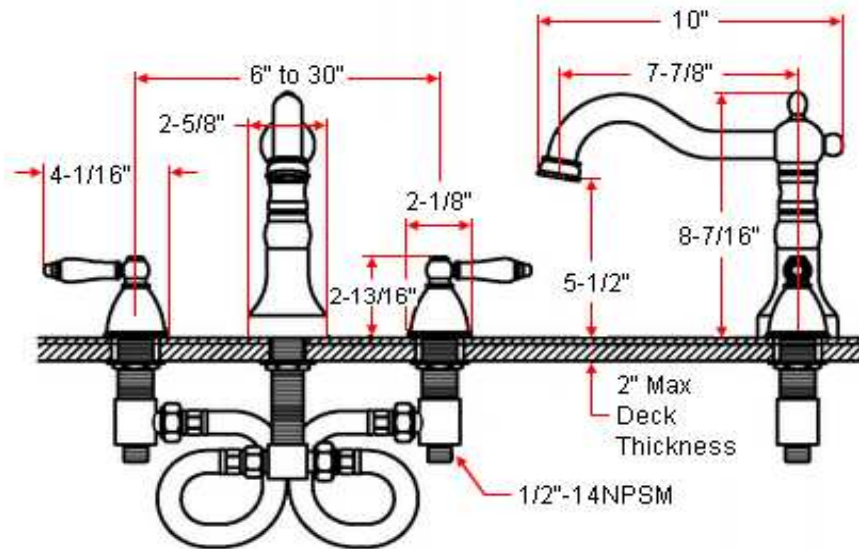

Dimensions

Warranty & Compliances

Warranty	Lifetime Limited Warranty
IAPMO/ cUPC	UPC & CUPC Compliant
ASME	ASME A112.18.1-05
ANSI	ANSI Compliant
ADA	Compliant
CSA	CSA B125.1-05

Order Codes & Finishes/Colors

Satin Nickel (US15)	528323	
Oil Rubbed Bronze (US10B)	528331	
Polished Chrome (US26)	528315	
Antique Copper	528349	

Type:
Job:
Order Code:
Approvals:

Design House reserves the right to make changes in materials, specifications & models at any time. Design House also reserves the right to discontinue product without notice or obligation.