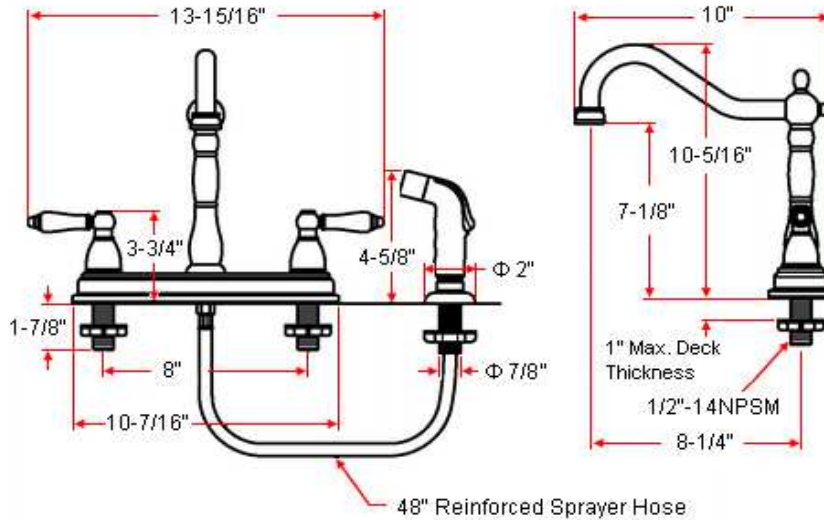

Dimensions

Warranty & Compliances

Warranty	Lifetime Limited Warranty
IAPMO/UPC	UPC & cUPC Compliant
ASME	ASME A112.18.1-05
ANSI	Compliant
ADA	Compliant
NSF	Compliant
CSA	Compliant

Order Codes & Finishes/Colors

Satin Nickel (US15)	527127	
Oil Rubbed Bronze (US10B)	527366	
Polished Chrome (US26)	527135	
Antique Copper	527119	

Type:

Job:

Order Code:

Approvals:

Design House reserves the right to make changes in materials, specifications & models at any time. Design House also reserves the right to discontinue product without notice or obligation.