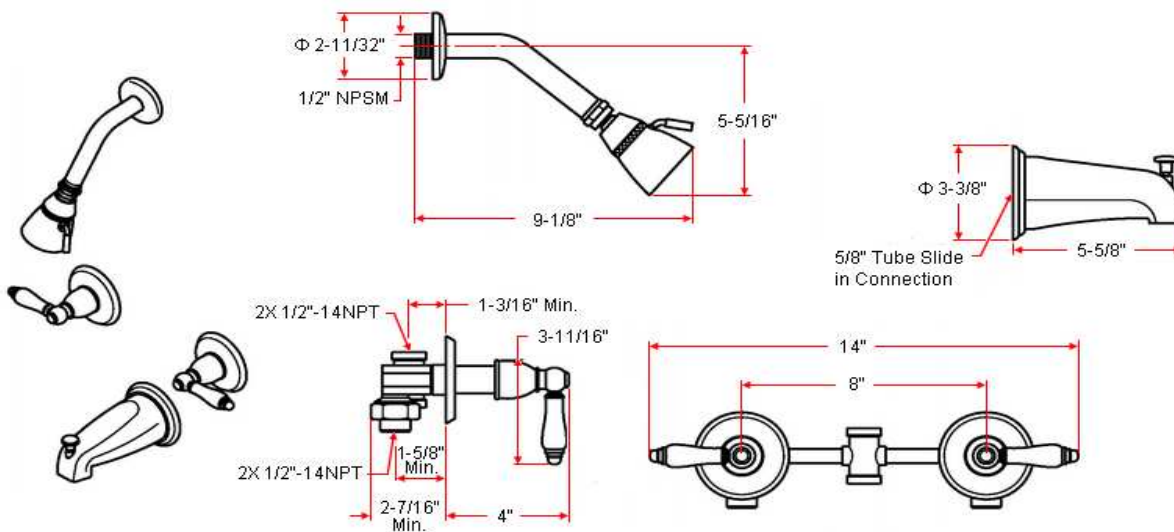

GEORGETOWN Dual Handle Tub & Shower Faucet

Specifications

Material Content	Brass body with brass & zinc handle and zinc spout
Cartridge	Washerless Cartridge
Lever Handle Operation	(1/4) quarter turn stop
Spout	Pull-up diverter spout
Showerhead	Lever controls water flow from high to low

Dimensions

Warranty & Compliances

Warranty	Lifetime Limited Warranty
IAPMO/UPC	UPC & cUPC Compliant
ASME	ASME A112.18.1-05
ANSI	Compliant
ADA	Compliant
CSA	CSA B125.1-05

Order Codes & Finishes/Colors

Satin Nickel (US15)	527077
Oil Rubbed Bronze (US10B)	527838
Antique Copper	527051