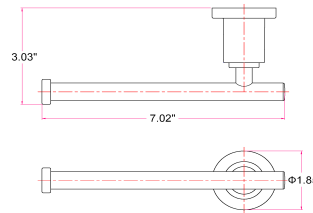

GENEVA Bath Accessories Collection

Specifications

Material Content brass base & zinc bar/steel ring/zinc roll
Installation hardware included

Dimensions

24" towel bar

24" double towel bar

robe hook

towel ring

tp holder

Warranty & Compliances

Warranty 1 Year Limited Warranty

Order Codes & Finishes/Colors

	24" towel bar	24" double towel bar	robe hook	
Polished Chrome (US26)	560292	560318	560334	TRU MATCH
Satin Nickel (US15)	560300	560326	560342	TRU MATCH
	towel ring	tp holder		
Polished Chrome (US26)	560359	560375		TRU MATCH
Satin Nickel (US15)	560367	560383		TRU MATCH