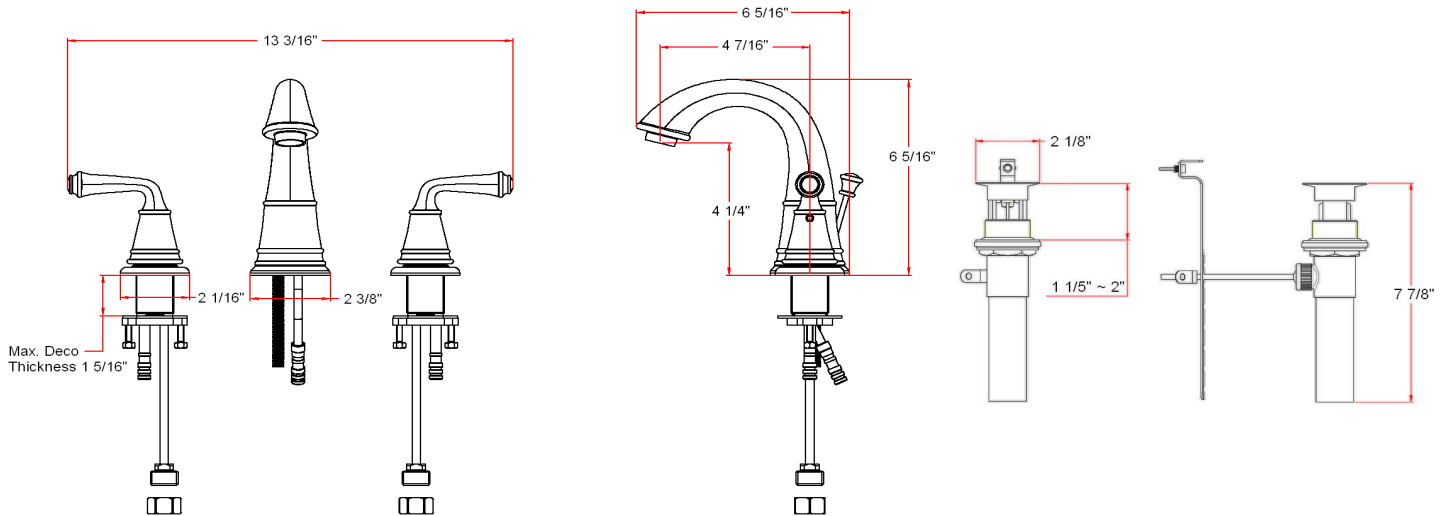

# Eden Wide Spread Lavatory Faucet

## Specifications

<b>Flow Rate (GPM)</b>	1.4 GPM @ 60 psi
<b>Material Content</b>	AB1953 platform hybrid body with zinc handle
<b>Pop-Up Drain</b>	Brass pop-up
<b>Spout Reach</b>	4-7/16"
<b>Cartridge</b>	Ceramic disc
<b>Lever Handle Operation</b>	(1/4) quarter turn stop
<b>Installation Type</b>	3-hole, 8" center mount

## Dimensions

## Order Codes & Finishes/Colors

<b>Polished Chrome (US26)</b>	524553	
<b>Oil Rubbed Bronze (US10B)</b>	524579	

**Type:**

**Job:**

**Order Code:**

**Approvals:**

Design House reserves the right to make changes in materials, specifications & models at any time. Design House also reserves the right to discontinue product without notice or obligation.