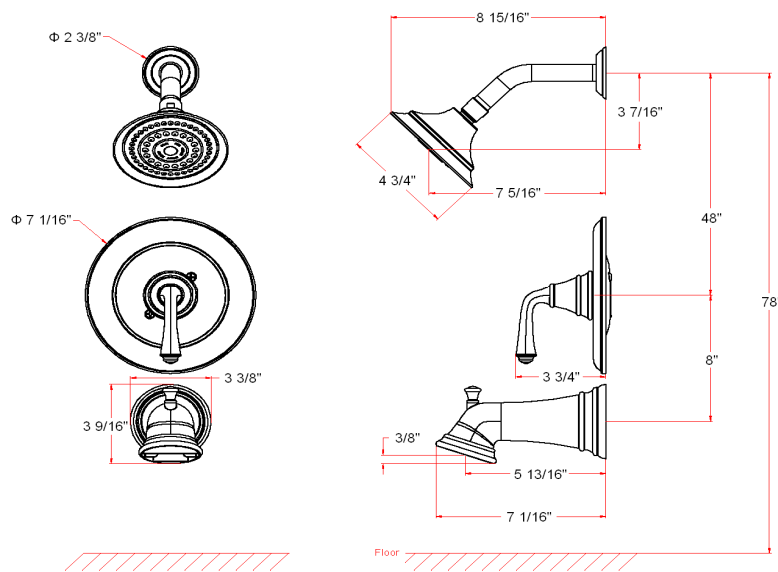

# Eden Tub & Shower Faucet With Spout

## Specifications

<b>Material Content</b>	Brass valve body, ABS showerhead, SS shower arm, brass flange & zinc spout
<b>Cartridge</b>	Ceramic disc cartridge; Pressure Balanced
<b>Lever Handle Operation</b>	(1/4) quarter turn stop
<b>Spout</b>	Pull-up diverter spout

## Dimensions

## Order Codes & Finishes/Colors

<b>Polished Chrome (US26)</b>	524637		
<b>Oil Rubbed Bronze (US10B)</b>	524652		

**Type:**

**Job:**

**Order Code:**

**Approvals:**

Design House reserves the right to make changes in materials, specifications & models at any time. Design House also reserves the right to discontinue product without notice or obligation.