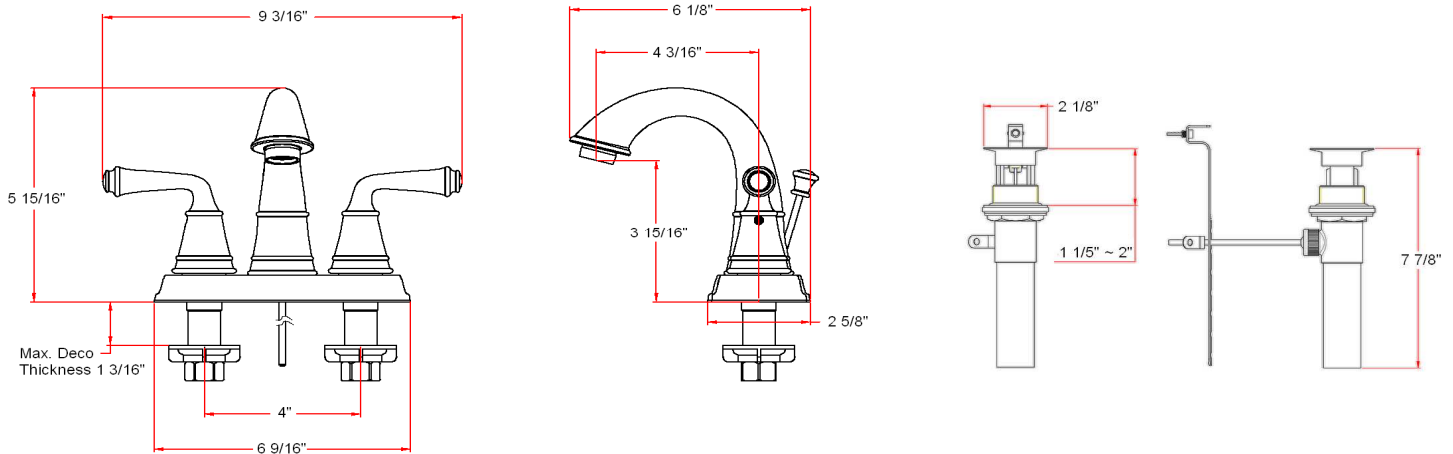

Dimensions

Warranty & Compliances

Warranty	Lifetime Limited Warranty
IAPMO/UPC	UPC & cUPC Compliant
ASME	ASME A112.18.1-05
ANSI	Compliant
ADA	Compliant
NSF	Compliant
AB1953	Compliant
Watersense	Compliant

Order Codes & Finishes/Colors

Polished Chrome (US26)	524512	
Oil Rubbed Bronze (US10B)	524538	

Type:

Job:

Order Code:

Approvals:

Design House reserves the right to make changes in materials, specifications & models at any time. Design House also reserves the right to discontinue product without notice or obligation.