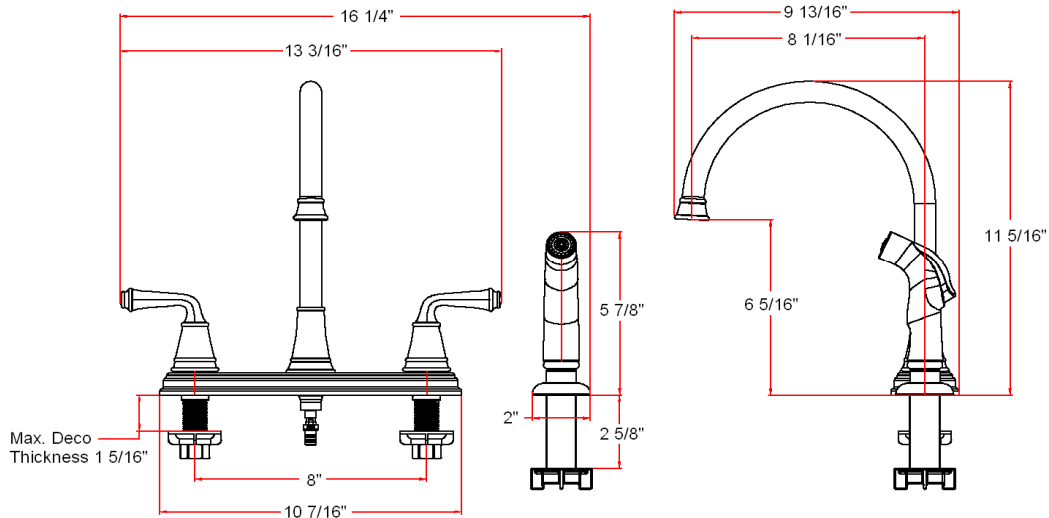

## Specifications

<b>Flow Rate (GPM)</b>	2.0 GPM @ 60 psi
<b>Material Content</b>	AB1953 platform hybrid body with zinc handle
<b>Pop-Up Drain</b>	N/A
<b>Spout Reach</b>	8-1/16"
<b>Cartridge</b>	Ceramic disk
<b>Lever Handle Operation</b>	(1/4) quarter turn stop
<b>Installation Type</b>	3 or 4 hole, 8" center mount
<b>Sprayer</b>	ABS side pull-out sprayer (48" soft hose)

## Dimensions