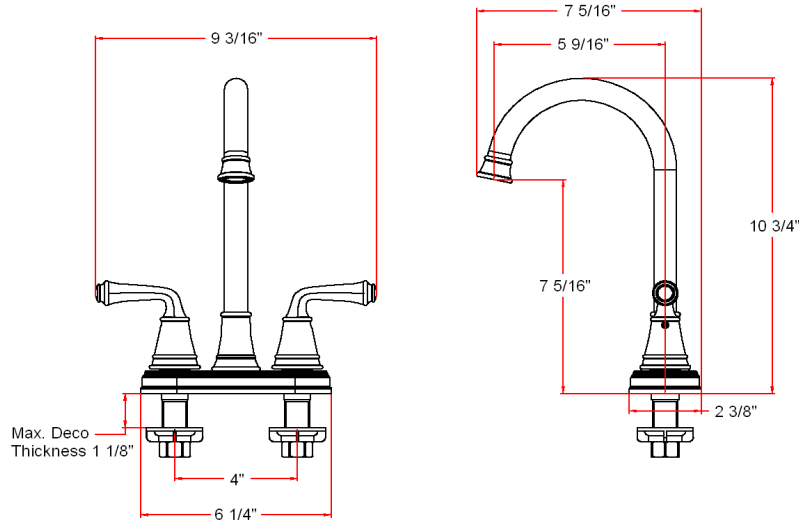

## Specifications

<b>Flow Rate (GPM)</b>	2.1 GPM @ 60 psi
<b>Material Content</b>	AB1953 platform hybrid body with zinc handle
<b>Pop-Up Drain</b>	N/A
<b>Spout Reach</b>	5-9/16"
<b>Cartridge</b>	Ceramic disk
<b>Lever Handle Operation</b>	(1/4) quarter turn stop
<b>Installation Type</b>	3-hole, 4" center mount

## Dimensions