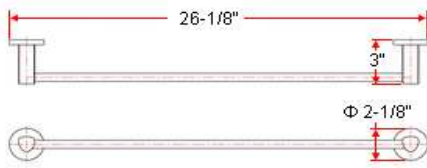

COSMO Bath Accessories Collection

Specifications

Material Content zinc base & aluminum bar/aluminum ring/steel holder
Installation hardware included

Dimensions

24" towel bar

toilet paper holder

robe hook

towel ring

Warranty & Compliances

Warranty 1 Year Limited Warranty

Order Codes & Finishes/Colors

Polished Chrome (US26)	24" towel bar	533802	toilet paper holder	533794	
	robe hook	534206	towel ring	533810	

Type:
 Job:
 Order Code:
 Approvals: