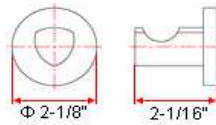

COSMO Bath Accessories Collection

Specifications

Material Content zinc base & aluminum bar/aluminum ring/steel holder
Installation hardware included

Dimensions

24" towel bar

toilet paper holder

robe hook

towel ring