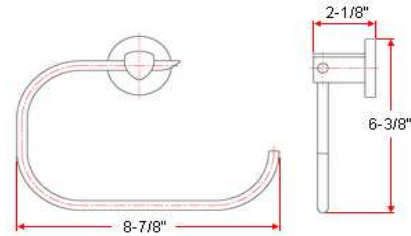

COSMO Bath Accessories Collection

Specifications

Material Content zinc base & aluminum bar/aluminum ring/steel holder
Installation hardware included

Dimensions

24" towel bar

toilet paper holder

robe hook

towel ring

Warranty & Compliances

Warranty 1 Year Limited Warranty

Order Codes & Finishes/Colors

Polished Chrome (US26)	24" towel bar	533802	toilet paper holder	533794	
	robe hook	534206	towel ring	533810	

Type:
 Job:
 Order Code:
 Approvals: