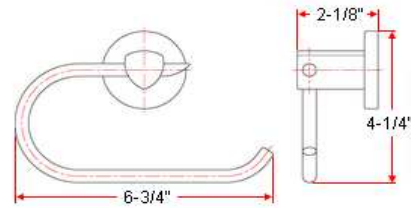

COSMO Bath Accessories Collection

Specifications

Material Content zinc base & aluminum bar/aluminum ring/steel holder
Installation hardware included

Dimensions

24" towel bar

toilet paper holder

robe hook

towel ring

Warranty & Compliances

Warranty 1 Year Limited Warranty

Order Codes & Finishes/Colors

Polished Chrome (US26)	24" towel bar	533802	toilet paper holder	533794	
	robe hook	534206	towel ring	533810	

Type:
 Job:
 Order Code:
 Approvals: