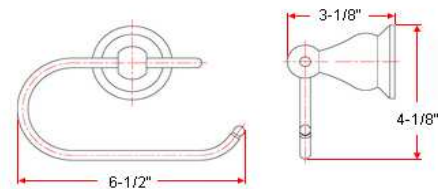

CONCORD Bath Accessories Collection

Specifications

Material Content zinc base & brass bar/brass ring/steel holder
Installation hardware included

Dimensions

24" towel bar

toilet paper holder

robe hook

towel ring

Warranty & Compliances

Warranty 1 Year Limited Warranty

Order Codes & Finishes/Colors

	24" towel bar	toilet paper holder	
Satin Nickel (US15)	536144	536110	TRU MATCH
	robe hook	towel ring	
Satin Nickel (US15)	536052	536086	TRU MATCH