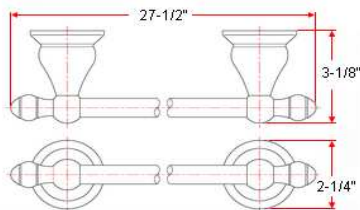

CONCORD Bath Accessories Collection

Specifications

Material Content zinc base & brass bar/brass ring/steel holder
Installation hardware included

Dimensions

24" towel bar

toilet paper holder

robe hook

towel ring

Warranty & Compliances

Warranty 1 Year Limited Warranty

Order Codes & Finishes/Colors

	24" towel bar	toilet paper holder	
Satin Nickel (US15)	536144	536110	TRU MATCH
	robe hook	towel ring	
Satin Nickel (US15)	536052	536086	TRU MATCH