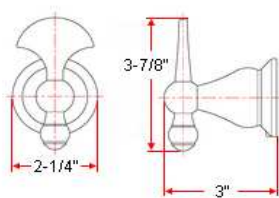

CONCORD Bath Accessories Collection

Specifications

Material Content zinc base & brass bar/brass ring/steel holder
Installation hardware included

Dimensions

24" towel bar

toilet paper holder

robe hook

towel ring

Warranty & Compliances

Warranty 1 Year Limited Warranty

Order Codes & Finishes/Colors

	24" towel bar	toilet paper holder	
Satin Nickel (US15)	536144	536110	TRU MATCH
	robe hook	towel ring	
Satin Nickel (US15)	536052	536086	TRU MATCH