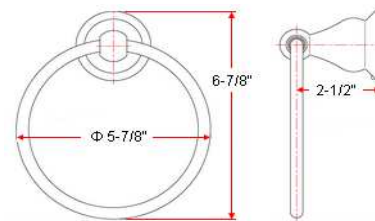

CONCORD Bath Accessories Collection

Specifications

Material Content zinc base & brass bar/brass ring/steel holder
Installation hardware included

Dimensions

24" towel bar

toilet paper holder

robe hook

towel ring

Warranty & Compliances

Warranty 1 Year Limited Warranty

Order Codes & Finishes/Colors

	24" towel bar	toilet paper holder	
Satin Nickel (US15)	536144	536110	TRU MATCH
	robe hook	towel ring	
Satin Nickel (US15)	536052	536086	TRU MATCH