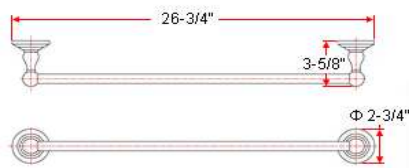

CALISTO Bath Accessories Collection

Specifications

Material Content zinc base & brass bar/brass ring/ plastic roll/steel holder
Installation hardware included

Dimensions

towel bar

towel ring

robe hook

toilet paper holder

euro tp holder

Warranty & Compliances

Warranty 1 Year Limited Warranty

Order Codes & Finishes/Colors

	30" towel bar	24" towel bar	18" towel bar	
Satin Nickel (US15)	538348	538330	538322	TRU MATCH
Oil Rubbed Bronze (US10B)	538413	538405	538397	TRU MATCH
Polished Chrome (US26)	538272	538264	538256	TRU MATCH
Antique Copper	537134	537126	537118	