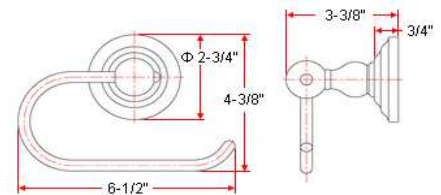

CALISTO Bath Accessories Collection

Specifications

Material Content zinc base & brass bar/brass ring/ plastic roll/steel holder
Installation hardware included

Dimensions

towel bar

towel ring

robe hook

toilet paper holder

euro tp holder

Warranty & Compliances

Warranty 1 Year Limited Warranty

Order Codes & Finishes/Colors

	30" towel bar	24" towel bar	18" towel bar	
Satin Nickel (US15)	538348	538330	538322	TRU MATCH
Oil Rubbed Bronze (US10B)	538413	538405	538397	TRU MATCH
Polished Chrome (US26)	538272	538264	538256	TRU MATCH
Antique Copper	537134	537126	537118	