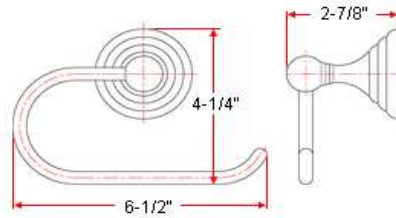

## Specifications

**Material Content** zinc base & aluminum bar/aluminum ring/steel holder  
**Installation hardware** included

## Dimensions

24" towel bar

toilet paper holder

robe hook

towel ring