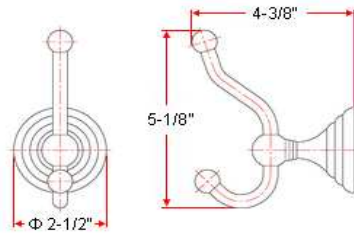

## Specifications

**Material Content** zinc base & aluminum bar/aluminum ring/steel holder  
**Installation hardware** included

## Dimensions

24" towel bar

toilet paper holder

robe hook

towel ring