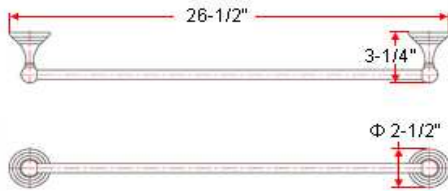

## Specifications

**Material Content** zinc base & aluminum bar/aluminum ring/steel holder  
**Installation hardware** included

## Dimensions

24" towel bar

toilet paper holder

robe hook

towel ring