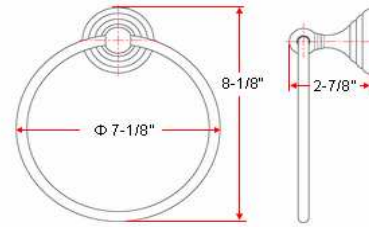

## Specifications

**Material Content** zinc base & aluminum bar/aluminum ring/steel holder  
**Installation hardware** included

## Dimensions

24" towel bar

toilet paper holder

robe hook

towel ring