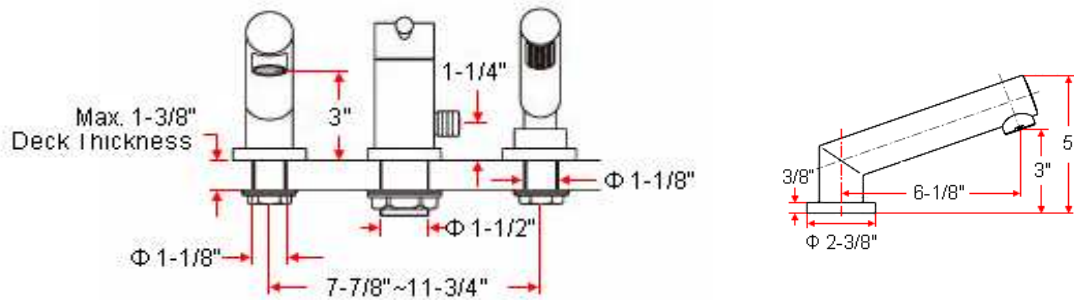

Dimensions

Warranty & Compliances

Warranty	Lifetime Limited Warranty
IAPMO/ cUPC	non-compliant
ASME	non-compliant
ANSI	non-compliant
ADA	Compliant
CSA	non-compliant

Order Codes & Finishes/Colors

Polished Chrome (US26)

527986

Type:
Job:
Order Code:
Approvals:

Design House reserves the right to make changes in materials, specifications & models at any time. Design House also reserves the right to discontinue product without notice or obligation.