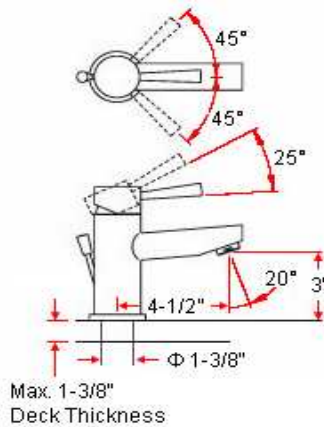

Dimensions

Warranty & Compliances

Warranty	Lifetime Limited Warranty
IAPMO/UPC	non-compliant
ASME	n/a
ANSI	n/a
ADA	n/a
NSF	n/a
CSA	n/a

Order Codes & Finishes/Colors

Polished Chrome (US26) 527945

Type:
Job:
Order Code:
Approvals:

Design House reserves the right to make changes in materials, specifications & models at any time. Design House also reserves the right to discontinue product without notice or obligation.