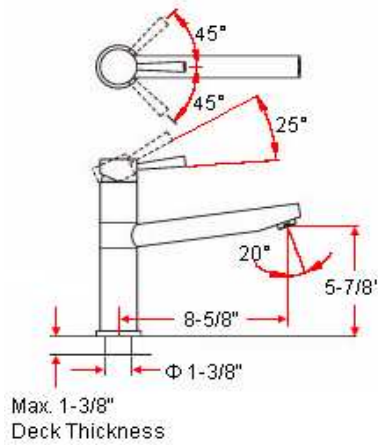

## Specifications

<b>Flow Rate (GPM)</b>	1.86 GPM @ 60 psi
<b>Material Content</b>	Brass body with zinc handle
<b>Pop-Up Drain</b>	N/A
<b>Spout Reach</b>	8-5/8"
<b>Cartridge</b>	Washerless cartridge
<b>Lever Handle Operation</b>	(1/4) quarter turn stop
<b>Installation Type</b>	Single hole mount
<b>Sprayer</b>	N/A

## Dimensions