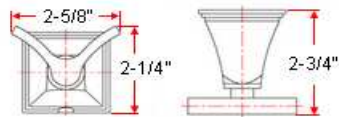

BRISTOL Bath Accessories Collection

Specifications

Material Content zinc base & brass bar/brassing/steel holder
Installation hardware included

Dimensions

24" towel bar

toilet paper holder

robe hook

towel ring

Warranty & Compliances

Warranty 1 Year Limited Warranty

Order Codes & Finishes/Colors

	24" towel bar	toilet paper holder	
Satin Nickel (US15)	536276	536649	TRU MATCH
Oil Rubbed Bronze (US10B)	536284	536656	TRU MATCH
	robe hook	towel ring	
Satin Nickel (US15)	536219	536243	TRU MATCH
Oil Rubbed Bronze (US10B)	536227	536250	TRU MATCH