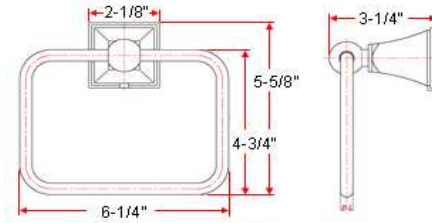

BRISTOL Bath Accessories Collection

Specifications

Material Content zinc base & brass bar/brassing/steel holder
Installation hardware included

Dimensions

24" towel bar

toilet paper holder

robe hook

towel ring

Warranty & Compliances

Warranty 1 Year Limited Warranty

Order Codes & Finishes/Colors

	24" towel bar	toilet paper holder	
Satin Nickel (US15)	536276	536649	TRU MATCH
Oil Rubbed Bronze (US10B)	536284	536656	TRU MATCH
	robe hook	towel ring	
Satin Nickel (US15)	536219	536243	TRU MATCH
Oil Rubbed Bronze (US10B)	536227	536250	TRU MATCH