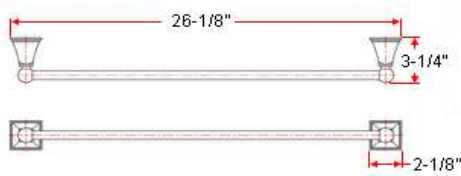

BRISTOL Bath Accessories Collection

Specifications

Material Content zinc base & brass bar/brassing/steel holder
Installation hardware included

Dimensions

24" towel bar

toilet paper holder

robe hook

towel ring

Warranty & Compliances

Warranty 1 Year Limited Warranty

Order Codes & Finishes/Colors

	24" towel bar	toilet paper holder	
Satin Nickel (US15)	536276	536649	TRU MATCH
Oil Rubbed Bronze (US10B)	536284	536656	TRU MATCH
	robe hook	towel ring	
Satin Nickel (US15)	536219	536243	TRU MATCH
Oil Rubbed Bronze (US10B)	536227	536250	TRU MATCH