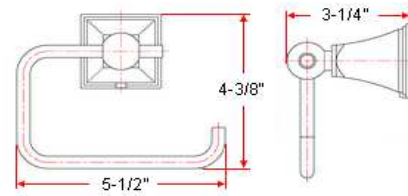

BRISTOL Bath Accessories Collection

Specifications

Material Content zinc base & brass bar/brassing/steel holder
Installation hardware included

Dimensions

24" towel bar

toilet paper holder

robe hook

towel ring

Warranty & Compliances

Warranty 1 Year Limited Warranty

Order Codes & Finishes/Colors

	24" towel bar	toilet paper holder	
Satin Nickel (US15)	536276	536649	TRU MATCH
Oil Rubbed Bronze (US10B)	536284	536656	TRU MATCH
	robe hook	towel ring	
Satin Nickel (US15)	536219	536243	TRU MATCH
Oil Rubbed Bronze (US10B)	536227	536250	TRU MATCH