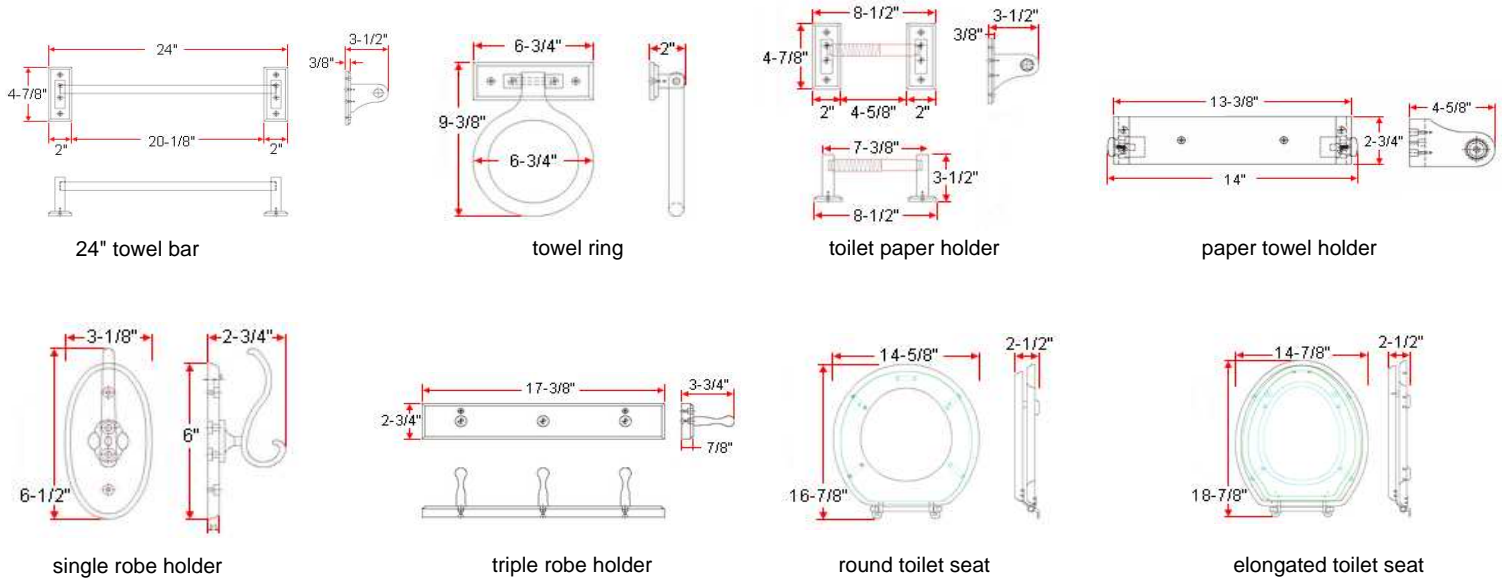

BRADFORD Bath Accessories Collection

Specifications

Material Content Oak wood
Installation hardware included

Dimensions

Warranty & Compliances

Warranty 1 Year Limited Warranty

Order Codes & Finishes/Colors

	30" towel bar	24" towel bar	18" towel bar	
Honey Oak	534362	534354	534347	
	towel ring	toilet paper holder	paper towel holder	
Honey Oak	534404	534446	534412	
	single robe holder	triple robe holder	round toilet seat	elongated toilet seat
Honey Oak	534487	534388	534503	534495