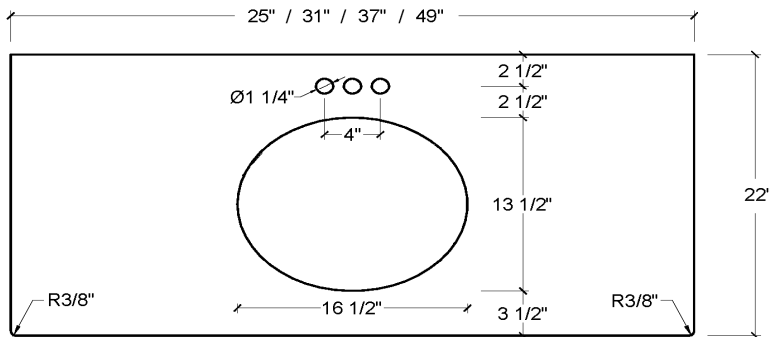

## Specifications

- Material Content:** Granite & Vitreous China bowl
- Back splash:** Included
- Color:** Black Pearl
- Faucet Holes:** 3 holes, 4" center mount
- Accessory:** Side Splash Sold Separately P# 553297

## Dimensions