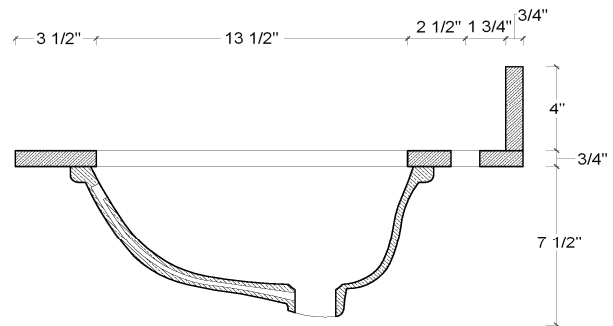

## Specifications

- Material Content:** Granite & Vitreous China bowl
- Back splash:** Included
- Color:** Black Pearl
- Faucet Holes:** 3 holes, 4" center mount
- Accessory:** Side Splash Sold Separately P# 553297

## Dimensions