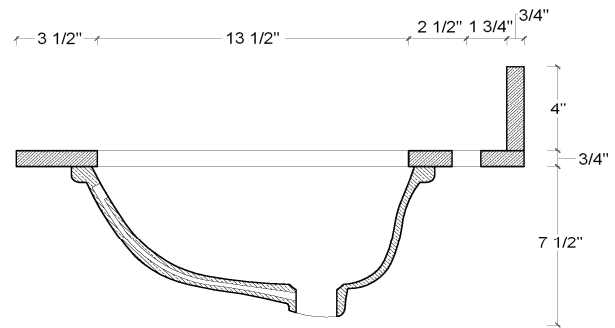

Black Pearl 61" x 22" Single Bowl Granite Vanity Top

Specifications

- Material Content:** Granite & Vitreous China bowl
- Back splash:** Included
- Color:** Black Pearl
- Faucet Holes:** 3 holes, 4" center mount
- Others:** Three 25" steel bars added to reinforce the strength of the top and back splash
- Accessory:** Side Splash sold separately P# 553297

Dimensions

Warranty & Compliances

- Warranty** 1 Year Limited Warranty
- cUPC** Bowl is compliant

Order Codes & Finishes/Colors

61"x22" 553404

Type:
Job:
Order Code:
Approvals:

Design House reserves the right to make changes in materials, specifications & models at any time. Design House also reserves the right to discontinue product without notice or obligation.