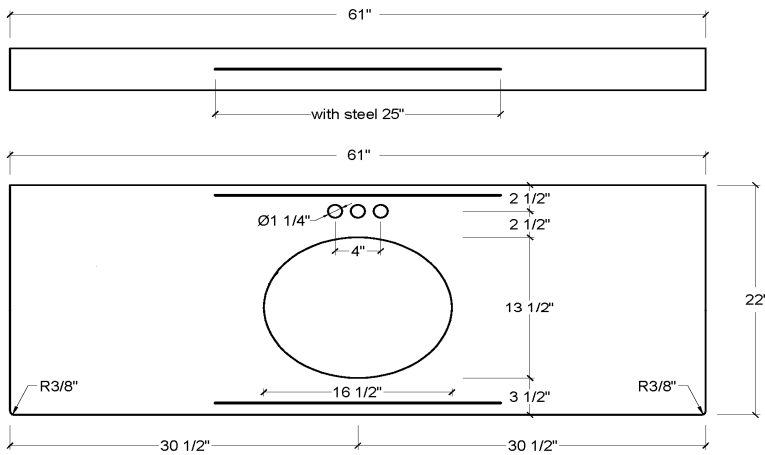

Black Pearl 61" x 22" Single Bowl Granite Vanity Top

Specifications

- Material Content:** Granite & Vitreous China bowl
- Back splash:** Included
- Color:** Black Pearl
- Faucet Holes:** 3 holes, 4" center mount
- Others:** Three 25" steel bars added to reinforce the strength of the top and back splash
- Accessory:** Side Splash sold separately P# 553297

Dimensions

Warranty & Compliances

- Warranty** 1 Year Limited Warranty
- cUPC** Bowl is compliant

Order Codes & Finishes/Colors

61"x22" 553404

Type:
Job:
Order Code:
Approvals:

Design House reserves the right to make changes in materials, specifications & models at any time. Design House also reserves the right to discontinue product without notice or obligation.