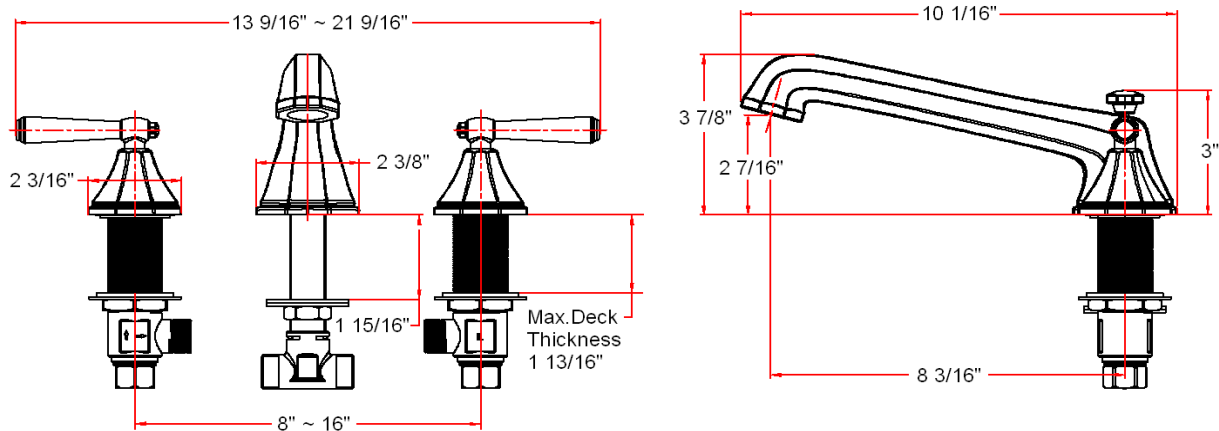

Barcelona Roman Tub Faucet

Specifications

Flow Rate (GPM)	9.5 GPM @ 20 psi
Material Content	Brass body with zinc handle
Spout dimensions	8-3/16"
Cartridge	Ceramic disk
Hand held sprayer	Not included
Lever handle operation	1/4 quarter turn stop

Dimensions

Warranty & Compliances

Warranty	Lifetime Limited Warranty
IAPMO/UPC	UPC & cUPC Compliant
ASME	ASME A112.18.1-05
ANSI	Compliant
ADA	Compliant
NSF	Compliant

Order Codes & Finishes/Colors

Satin Nickel (US15)	522755	
Brushed Bronze	522763	