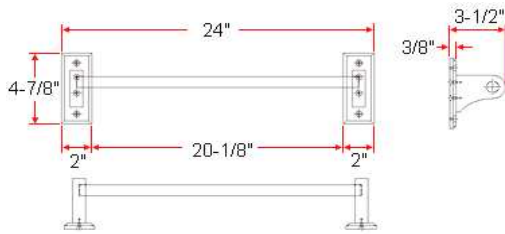

BRADFORD Accessory Kit

Specifications

Material Content	Wood
Installation hardware	included
Accessory	24" towel bar, towel ring, tp holder and robe hook

Dimensions

24" towel bar

towel ring

toilet paper holder

robe holder

Warranty & Compliances

Warranty 1 Year Limited Warranty

Order Codes & Finishes/Colors

Honey Oak 534610

<p>Type:</p> <p>Job:</p> <p>Order Code:</p> <p>Approvals:</p>

Design House reserves the right to make changes in materials, specifications & models at any time. Design House also reserves the right to discontinue product without notice or obligation.