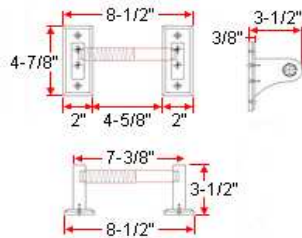

BRADFORD Accessory Kit

Specifications

Material Content	Wood
Installation hardware	included
Accessory	24" towel bar, towel ring, tp holder and robe hook

Dimensions

24" towel bar

towel ring

toilet paper holder

robe holder

Warranty & Compliances

Warranty 1 Year Limited Warranty

Order Codes & Finishes/Colors

Honey Oak 534610

<p>Type:</p> <p>Job:</p> <p>Order Code:</p> <p>Approvals:</p>

Design House reserves the right to make changes in materials, specifications & models at any time. Design House also reserves the right to discontinue product without notice or obligation.