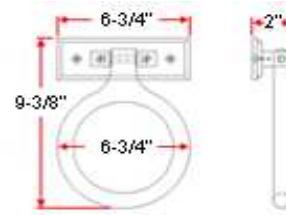

BRADFORD Accessory Kit

Specifications

Material Content	Wood
Installation hardware	included
Accessory	24" towel bar, towel ring, tp holder and robe hook

Dimensions

24" towel bar

towel ring

toilet paper holder