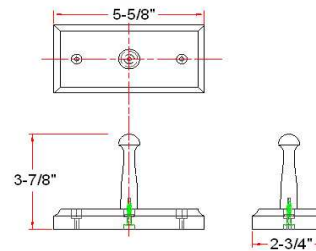

BRADFORD Accessory Kit

Specifications

Material Content	Wood
Installation hardware	included
Accessory	24" towel bar, towel ring, tp holder and robe hook

Dimensions

24" towel bar

towel ring

toilet paper holder