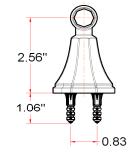

BARCELONA Bath Accessories Collection

Specifications

Material Content zinc base / aluminum bar & ring
Installation hardware included

Dimensions

24" towel bar

robe hook

tp holder

towel ring

Warranty & Compliances

Warranty 1 Year Limited Warranty

Order Codes & Finishes/Colors

	24" towel bar	robe hook
Satin Nickel (US15)	560185	560219
Brushed Bronze	560201	560227
	tp holder	towel ring
Satin Nickel (US15)	560102	560144
Brushed Bronze	560128	560169