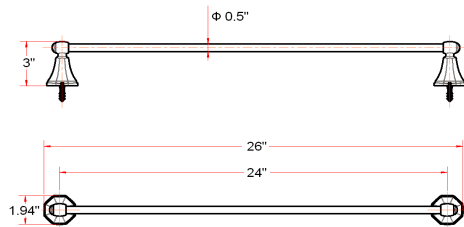

BARCELONA Bath Accessories Collection

Specifications

Material Content zinc base / aluminum bar & ring
Installation hardware included

Dimensions

24" towel bar

robe hook

tp holder

towel ring

Warranty & Compliances

Warranty 1 Year Limited Warranty

Order Codes & Finishes/Colors

	24" towel bar	robe hook
Satin Nickel (US15)	560185	560219
Brushed Bronze	560201	560227
	tp holder	towel ring
Satin Nickel (US15)	560102	560144
Brushed Bronze	560128	560169