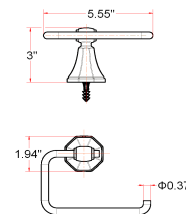

BARCELONA Bath Accessories Collection

Specifications

Material Content zinc base / aluminum bar & ring
Installation hardware included

Dimensions

24" towel bar

robe hook

tp holder

towel ring

Warranty & Compliances

Warranty 1 Year Limited Warranty

Order Codes & Finishes/Colors

	24" towel bar	robe hook
Satin Nickel (US15)	560185	560219
Brushed Bronze	560201	560227
	tp holder	towel ring
Satin Nickel (US15)	560102	560144
Brushed Bronze	560128	560169