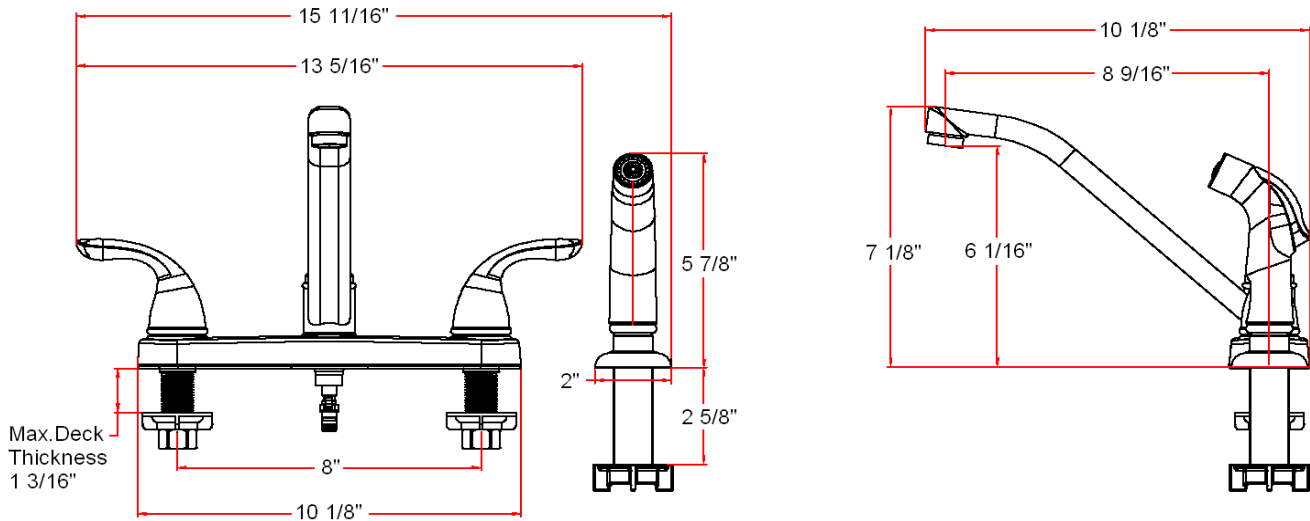

Dimensions

Warranty & Compliances

Warranty	Lifetime Limited Warranty
IAPMO/UPC	UPC & cUPC Compliant
ASME	ASME A112.18.1-05
ANSI	Compliant
ADA	Compliant
NSF	Compliant
AB1953	Compliant

Order Codes & Finishes/Colors

Polished Chrome (US26)	525048	
Satin Nickel (US15)	525055	
Oil Rubbed Bronze (US10B)	525063	

Type:

Job:

Order Code:

Approvals:

Design House reserves the right to make changes in materials, specifications & models at any time. Design House also reserves the right to discontinue product without notice or obligation.