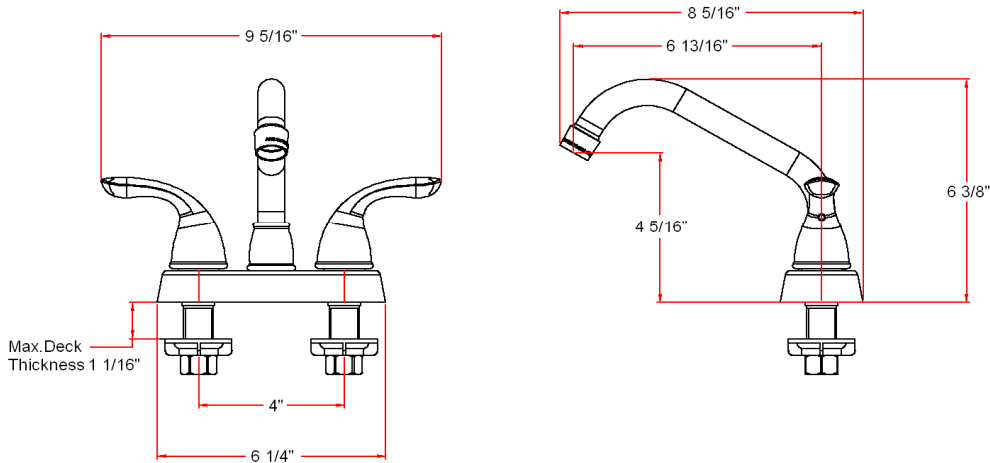

Ashland Laundry Faucet

Specifications

Flow Rate (GPM)	2.0 GPM @ 60 psi
Material Content	Brass body with zinc handle
Pop-Up Drain	N/A
Spout Reach	6-13/16"
Cartridge	Washerless
Lever Handle Operation	(1/4) quarter turn stop
Installation Type	4" center mount

Dimensions

Warranty & Compliances

Warranty	Lifetime Limited Warranty
IAPMO/UPC	UPC & cUPC Compliant
ASME	ASME A112.18.1-05
ANSI	Compliant
ADA	Compliant
NSF	Compliant

Order Codes & Finishes/Colors

Polished Chrome (US26)	525139	
Satin Nickel (US15)	525147	