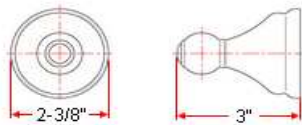

ALLANTE Bath Accessories Collection

Specifications

Material Content zinc base & steel bar/aluminum ring/aluminum roll
Installation hardware included

Dimensions

24" towel bar

toilet paper holder

robe hook

towel ring

Warranty & Compliances

Warranty 1 Year Limited Warranty

Order Codes & Finishes/Colors

	24" towel bar	toilet paper holder	
Satin Nickel (US15)	532945	532960	TRU TO MATCH
Oil Rubbed Bronze (US10B)	532473	532069	TRU TO MATCH
Polished Chrome (US26)	532861	532887	TRU TO MATCH
	robe hook	towel ring	
Satin Nickel (US15)	532952	532978	TRU TO MATCH
Oil Rubbed Bronze (US10B)	532002	532093	TRU TO MATCH
Polished Chrome (US26)	532879	532895	TRU TO MATCH