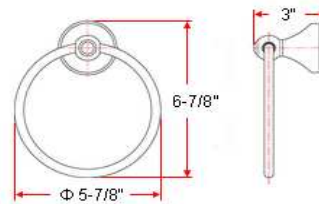

ALLANTE Bath Accessories Collection

Specifications

Material Content zinc base & steel bar/aluminum ring/aluminum roll
Installation hardware included

Dimensions

24" towel bar

toilet paper holder

robe hook

towel ring

Warranty & Compliances

Warranty 1 Year Limited Warranty

Order Codes & Finishes/Colors

	24" towel bar	toilet paper holder	
Satin Nickel (US15)	532945	532960	TRU TO MATCH
Oil Rubbed Bronze (US10B)	532473	532069	TRU TO MATCH
Polished Chrome (US26)	532861	532887	TRU TO MATCH
	robe hook	towel ring	
Satin Nickel (US15)	532952	532978	TRU TO MATCH
Oil Rubbed Bronze (US10B)	532002	532093	TRU TO MATCH
Polished Chrome (US26)	532879	532895	TRU TO MATCH