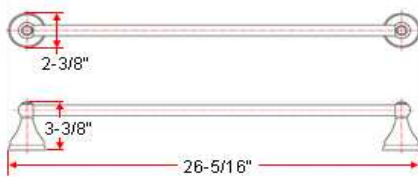

ALLANTE Bath Accessories Collection

Specifications

Material Content zinc base & steel bar/aluminum ring/aluminum roll
Installation hardware included

Dimensions

24" towel bar

toilet paper holder

robe hook

towel ring

Warranty & Compliances

Warranty 1 Year Limited Warranty

Order Codes & Finishes/Colors

	24" towel bar	toilet paper holder	
Satin Nickel (US15)	532945	532960	TRU TO MATCH
Oil Rubbed Bronze (US10B)	532473	532069	TRU TO MATCH
Polished Chrome (US26)	532861	532887	TRU TO MATCH
	robe hook	towel ring	
Satin Nickel (US15)	532952	532978	TRU TO MATCH
Oil Rubbed Bronze (US10B)	532002	532093	TRU TO MATCH
Polished Chrome (US26)	532879	532895	TRU TO MATCH