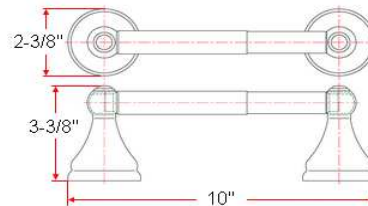

ALLANTE Bath Accessories Collection

Specifications

Material Content zinc base & steel bar/aluminum ring/aluminum roll
Installation hardware included

Dimensions

24" towel bar

toilet paper holder

robe hook

towel ring

Warranty & Compliances

Warranty 1 Year Limited Warranty

Order Codes & Finishes/Colors

	24" towel bar	toilet paper holder	
Satin Nickel (US15)	532945	532960	TRU TO MATCH
Oil Rubbed Bronze (US10B)	532473	532069	TRU TO MATCH
Polished Chrome (US26)	532861	532887	TRU TO MATCH
	robe hook	towel ring	
Satin Nickel (US15)	532952	532978	TRU TO MATCH
Oil Rubbed Bronze (US10B)	532002	532093	TRU TO MATCH
Polished Chrome (US26)	532879	532895	TRU TO MATCH