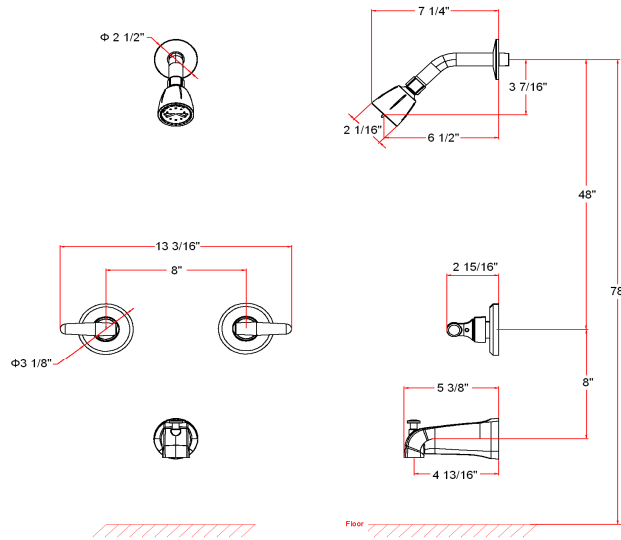

Aberdeen Tub & Shower Faucet

Specifications

Material Content	Brass valve body, ABS showerhead, metal shower arm, flange and zinc spout
Cartridge	Washerless cartridge; Pressure Balanced
Lever Handle Operation	(1/4) quarter turn stop
Spout	Pull-up diverter spout

Dimensions

Warranty & Compliances

Warranty	Lifetime Limited Warranty
IAPMO/UPC	UPC & cUPC Compliant
ASME	ASME A112.18.1-05
ANSI	Compliant
ADA	Compliant

Order Codes & Finishes/Colors

Polished Chrome (US26)	525543		
-------------------------------	--------	--	--