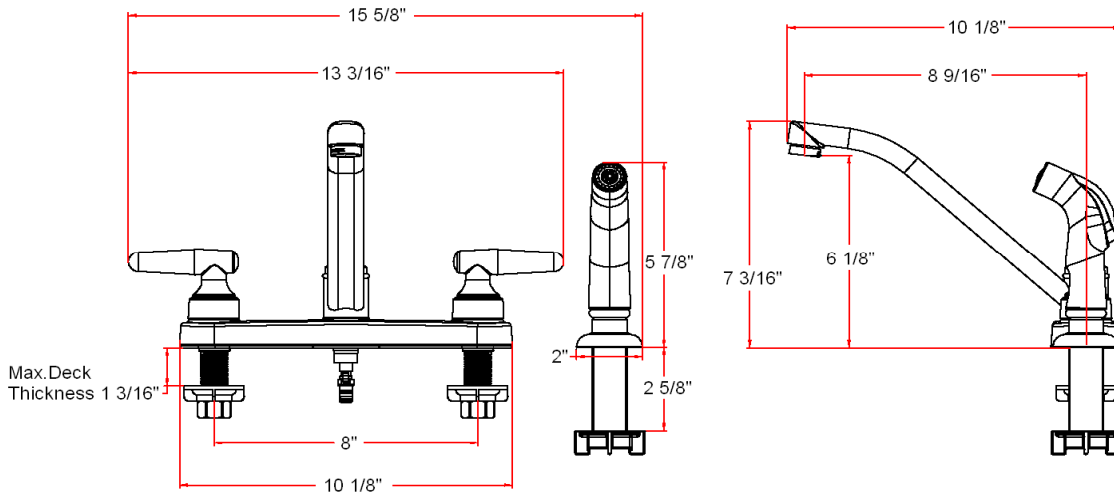

Dimensions

Warranty & Compliances

Warranty	Lifetime Limited Warranty
IAPMO/UPC	UPC & cUPC Compliant
ASME	ASME A112.18.1-05
ANSI	Compliant
ADA	Compliant
NSF	Compliant
AB1953	Compliant

Order Codes & Finishes/Colors

Polished Chrome (US26)

525535

Type:

Job:

Order Code:

Approvals:

Design House reserves the right to make changes in materials, specifications & models at any time. Design House also reserves the right to discontinue product without notice or obligation.