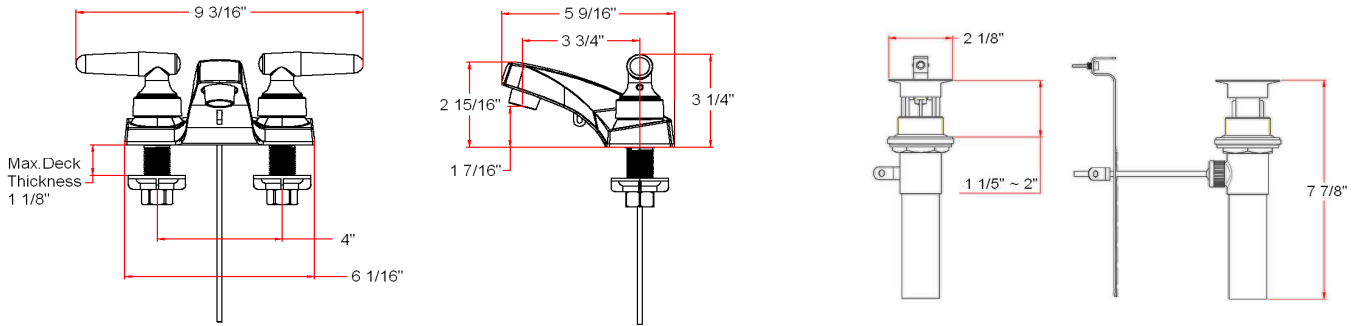

## Specifications

<b>Flow Rate (GPM)</b>	1.3GPM @ 60 psi
<b>Material Content</b>	AB1953 platform hybrid body with ABS plastic handle
<b>Pop-Up Drain</b>	Brass pop-up
<b>Spout Reach</b>	3-3/4"
<b>Cartridge</b>	Washerless
<b>Lever Handle Operation</b>	(1/4) quarter turn stop
<b>Installation Type</b>	3-hole, 4" center mount

## Dimensions