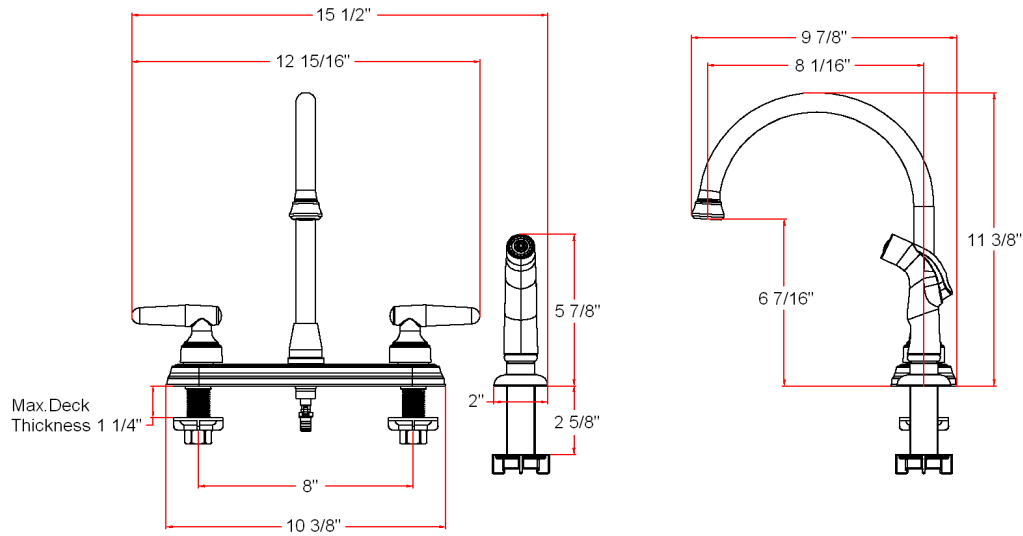

Dimensions

Warranty & Compliances

Warranty	Lifetime Limited Warranty
IAPMO/UPC	UPC & cUPC Compliant
ASME	ASME A112.18.1-05
ANSI	Compliant
ADA	Compliant
NSF	Compliant
AB1953	Compliant

Order Codes & Finishes/Colors

Polished Chrome (US26)

525527

Type:

Job:

Order Code:

Approvals:

Design House reserves the right to make changes in materials, specifications & models at any time. Design House also reserves the right to discontinue product without notice or obligation.