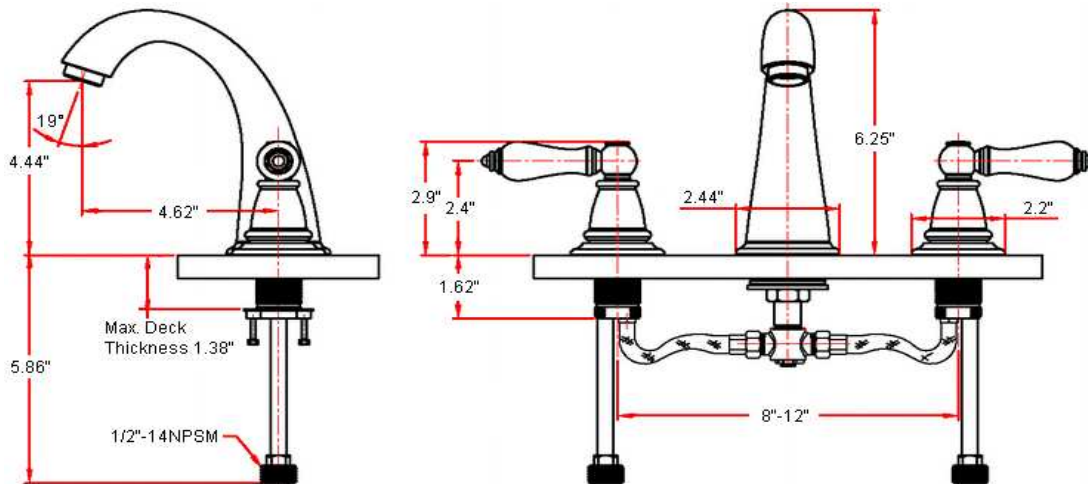

Dimensions

Warranty & Compliances

Warranty	Lifetime Limited Warranty
IAPMO/UPC	UPC & cUPC Compliant
ASME	ASME A112.18.1
ANSI	Compliant
ADA	Compliant
NSF	Compliant
CSA	Compliant

Order Codes & Finishes/Colors

Satin Nickel (US15)	526707	
Oil Rubbed Bronze (US10B)	526699	
Polished Chrome (US26)	526715	
Rustic Pewter	526723	

Type:

Job:

Order Code:

Approvals:

Design House reserves the right to make changes in materials, specifications & models at any time. Design House also reserves the right to discontinue product without notice or obligation.