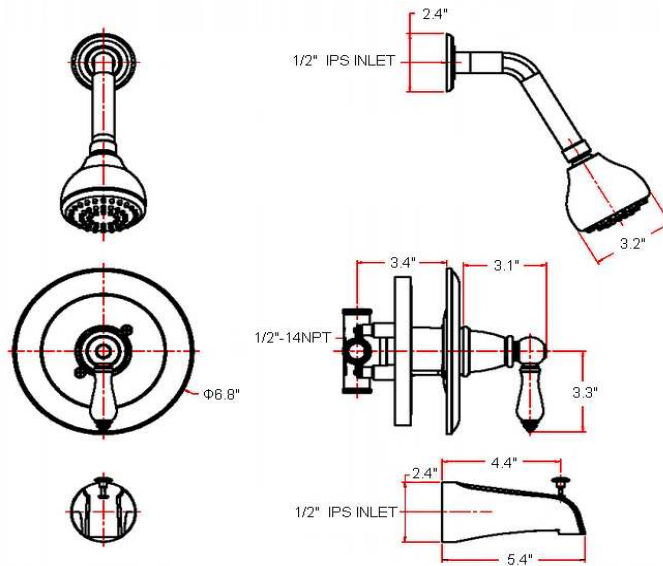

ASPEN Tub & Shower Faucet

Specifications

Material Content	Brass body with zinc alloy handle and spout
Cartridge	Ceramic Disc Cartridge; Pressure Balanced
Lever Handle Operation	(1/4) quarter turn stop
Spout	Pull-up diverter spout
Shower Head	Single Function

Dimensions

Warranty & Compliances

Warranty	Lifetime Limited Warranty
IAPMO/UPC	UPC & cUPC Compliant
ASME	ASME A112.18.1
ANSI	Compliant
ADA	Compliant
CSA	Compliant

Order Codes & Finishes/Colors

Satin Nickel (US15)	526822	Pressure BALANCED ▲	TRU MATCH
Oil Rubbed Bronze (US10B)	526814	Pressure BALANCED ▲	TRU MATCH
Polished Chrome (US16)	526830	Pressure BALANCED ▲	TRU MATCH