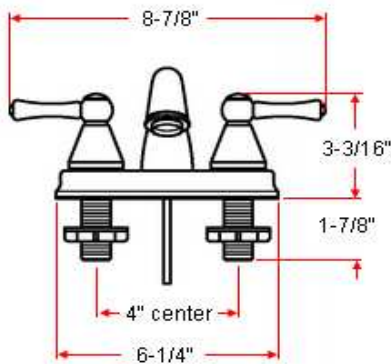

## Specifications

<b>Flow Rate (GPM)</b>	1.9 GPM @ 60 psi
<b>Material Content</b>	Brass body with zinc handle
<b>Pop-Up Drain</b>	Brass and stainless steel pop-up
<b>Spout Reach</b>	4-9/16"
<b>Cartridge</b>	Washerless
<b>Lever Handle Operation</b>	(1/4) quarter turn stop
<b>Installation Type</b>	3-hole, 4" center mount

## Dimensions