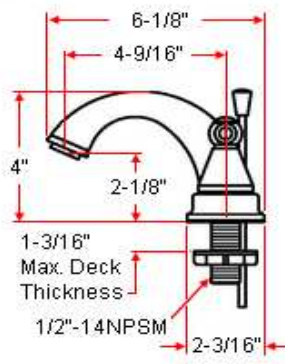

## Specifications

<b>Flow Rate (GPM)</b>	1.9 GPM @ 60 psi
<b>Material Content</b>	Brass body with zinc handle
<b>Pop-Up Drain</b>	Brass and stainless steel pop-up
<b>Spout Reach</b>	4-9/16"
<b>Cartridge</b>	Washerless
<b>Lever Handle Operation</b>	(1/4) quarter turn stop
<b>Installation Type</b>	3-hole, 4" center mount

## Dimensions

## Order Codes & Finishes/Colors

<b>Satin Nickel (US15)</b>	529537	
<b>Polished Chrome (US26)</b>	529503	

**Type:**

**Job:**

**Order Code:**

**Approvals:**

Design House reserves the right to make changes in materials, specifications & models at any time. Design House also reserves the right to discontinue product without notice or obligation.