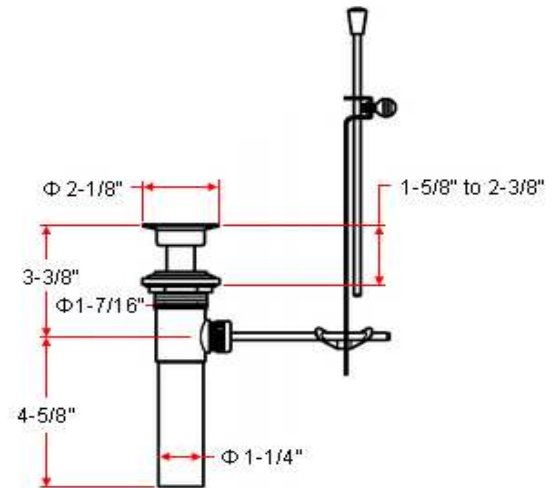

# ALLANTE Lavatory Faucet

## Specifications

<b>Flow Rate (GPM)</b>	1.9 GPM @ 60 psi
<b>Material Content</b>	Brass body with zinc handle
<b>Pop-Up Drain</b>	Brass and stainless steel pop-up
<b>Spout Reach</b>	4-9/16"
<b>Cartridge</b>	Washerless
<b>Lever Handle Operation</b>	(1/4) quarter turn stop
<b>Installation Type</b>	3-hole, 4" center mount

## Dimensions

## Order Codes & Finishes/Colors

<b>Satin Nickel (US15)</b>	529537	
<b>Polished Chrome (US26)</b>	529503	

**Type:**

**Job:**

**Order Code:**

**Approvals:**

Design House reserves the right to make changes in materials, specifications & models at any time. Design House also reserves the right to discontinue product without notice or obligation.