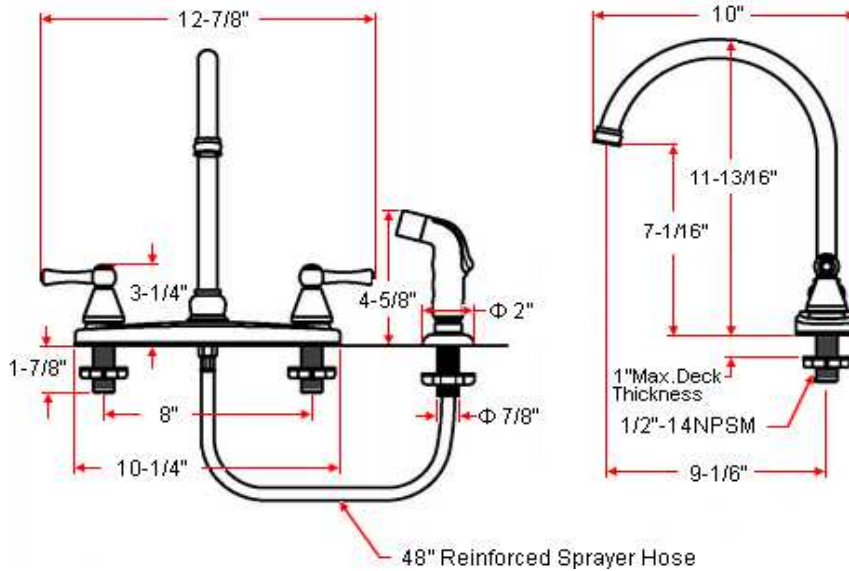

## Specifications

<b>Flow Rate (GPM)</b>	1.85 GPM @ 60 psi
<b>Material Content</b>	Brass body with zinc handle
<b>Pop-Up Drain</b>	N/A
<b>Spout Reach</b>	9-1/6"
<b>Cartridge</b>	Washerless cartridge
<b>Lever Handle Operation</b>	(1/4) quarter turn stop
<b>Installation Type</b>	4-hole, 8" center mount
<b>Sprayer</b>	External ABS pull-out sprayer (48" soft hose)

## Dimensions