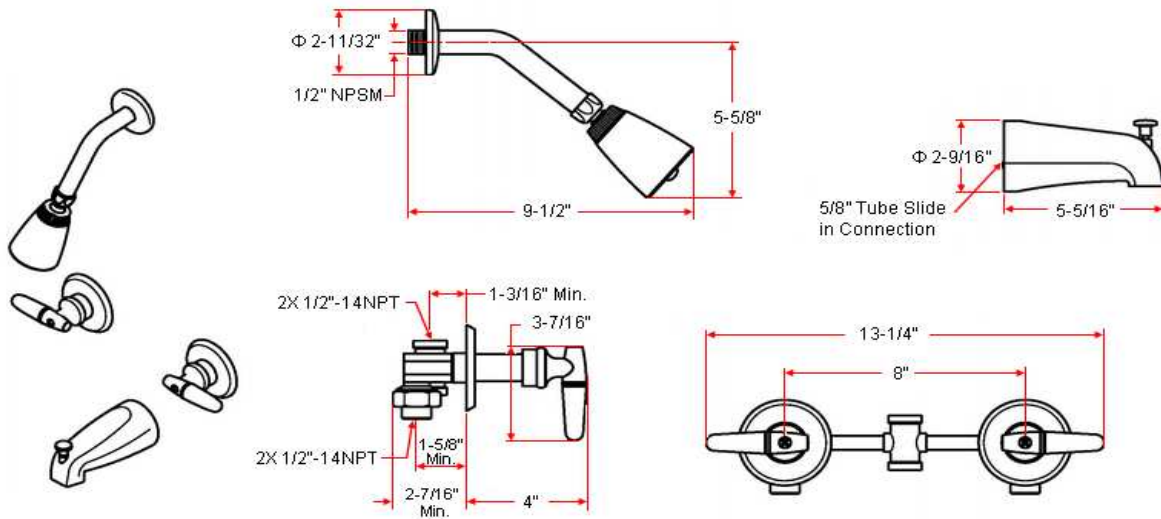

## Specifications

<b>Material Content</b>	Brass body with zinc handle and spout
<b>Cartridge</b>	Washerless
<b>Lever Handle Operation</b>	(1/4) quarter turn stop
<b>Spout</b>	Pull-up diverter spout

## Dimensions