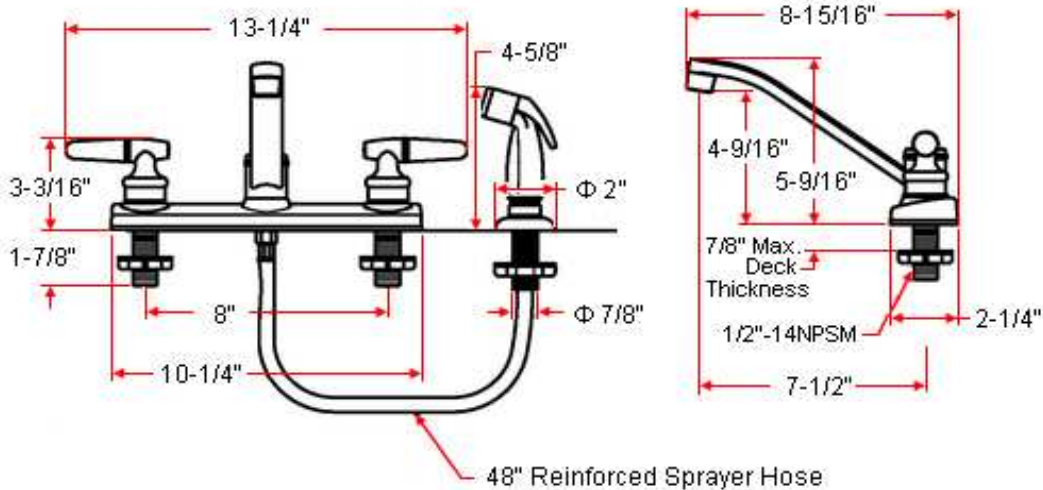

Dimensions

Warranty & Compliances

Warranty	Lifetime Limited Warranty
IAPMO/UPC	UPC & cUPC Compliant
ASME	ASME A112.18.1-05
ANSI	Compliant
ADA	Compliant
NSF	Compliant
CSA	CSA B125.1-05

Order Codes & Finishes/Colors

Polished Chrome (US26) 529065

Type:

Job:

Order Code:

Approvals:

Design House reserves the right to make changes in materials, specifications & models at any time. Design House also reserves the right to discontinue product without notice or obligation.