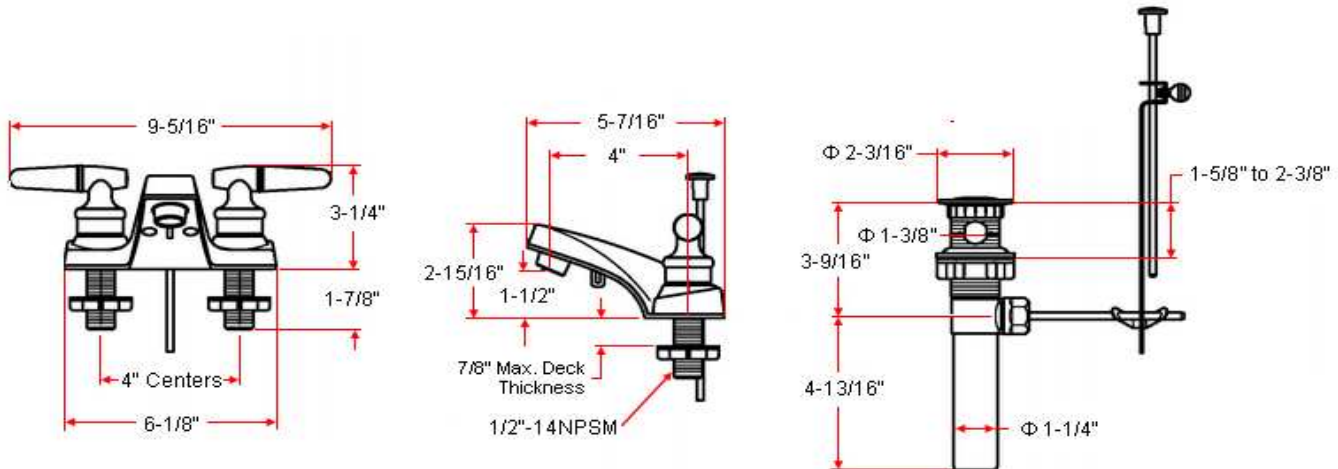

Dimensions

Warranty & Compliances

Warranty	Lifetime Limited Warranty
IAPMO/UPC	UPC & cUPC Compliant
ASME	ASME A112.18.1-05
ANSI	Compliant
ADA	Compliant
NSF	Compliant
CSA	CSA B125.1-05

Order Codes & Finishes/Colors

Polished Chrome (US26) 529164

Type:
Job:
Order Code:
Approvals:

Design House reserves the right to make changes in materials, specifications & models at any time. Design House also reserves the right to discontinue product without notice or obligation.