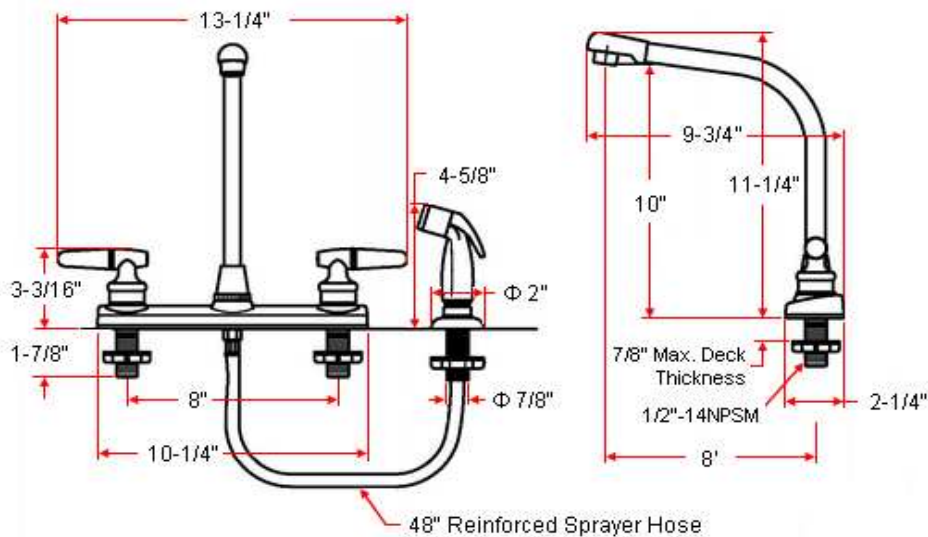

Dimensions

Warranty & Compliances

Warranty	Lifetime Limited Warranty
IAPMO/UPC	UPC & cUPC Compliant
ASME	ASME A112.18.1-05
ANSI	Compliant
ADA	Compliant
NSF	Compliant
CSA	CSA B125.1-05

Order Codes & Finishes/Colors

Polished Chrome (US26)   529107

Type: Job: Order Code: Approvals:

Design House reserves the right to make changes in materials, specifications & models at any time. Design House also reserves the right to discontinue product without notice or obligation.