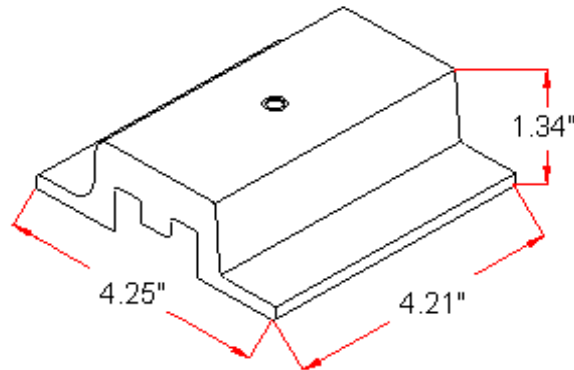

Track Light Accessories Outlet Box Covers

Specifications

Material Plastic

Dimensions

Warranty & Compliances

Warranty Limited 1 year warranty
ANSI/BHMA N/A

Order Codes

Box Pack

White	910737
Black	910745
Satin Nickel (US15)	910760
Oil Rubbed Bronze (US10B)	910752

Type:

Job:

Order Code:

Approvals:

Design House reserves the right to make changes in materials, specifications & models at any time. Design House also reserves the right to discontinue product without notice or obligation.