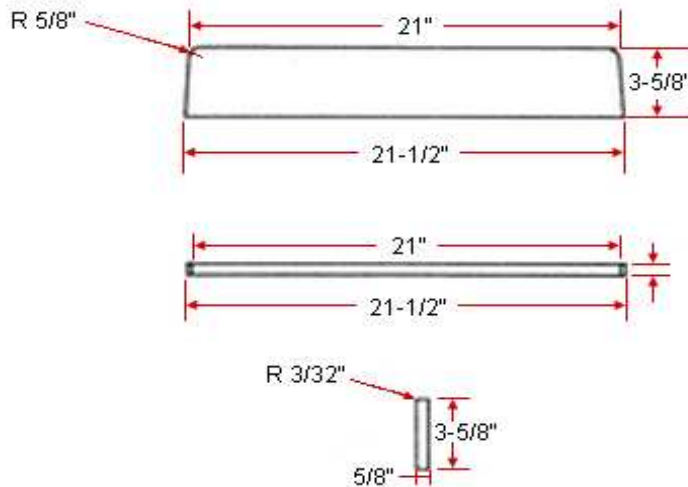

# 22" Side Splash

## Specifications

**Material Content:** Cultured Marble  
**Size:** 22"  
**Color:** White on White / Solid White

## Dimensions