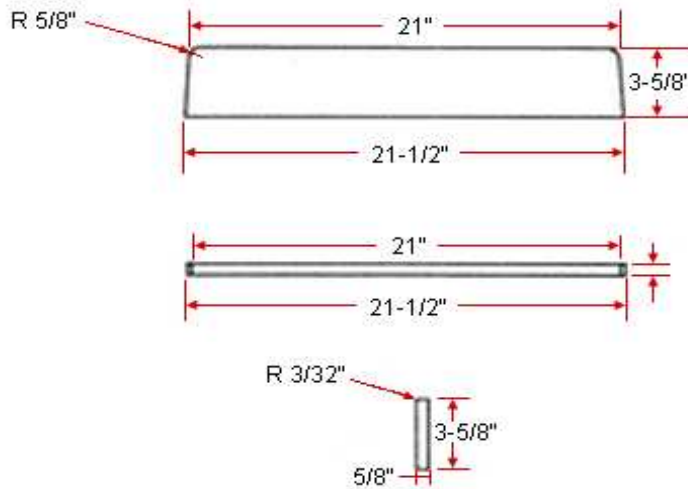

22" Side Splash

Specifications

Material Content: Cultured Marble
Size: 22"
Color: White on White / Solid White

Dimensions

Warranty & Compliances

Warranty 1 Year Limited Warranty

Order Codes & Finishes/Colors

Use on Vanity Tops	Sleeve Pack	Color
531418 & 550129	906313	Solid White
550111 & 550137	906297	White on White

Type:
Job:
Order Code:
Approvals:

Design House reserves the right to make changes in materials, specifications & models at any time. Design House also reserves the right to discontinue product without notice or obligation.