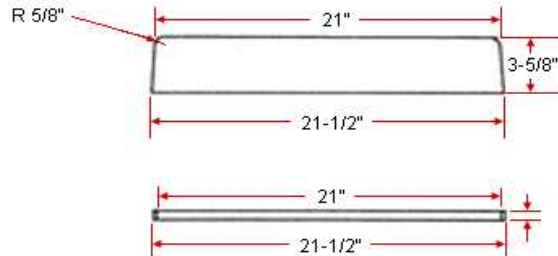

Universal Side Splash

Specifications

Material Content: Cultured Marble
Size: 19" and 22" available
Color: Sandstone / Solid White / White on White / White on Bone

Dimensions

Warranty & Compliances

Warranty 1 Year Limited Warranty

Order Codes & Finishes/Colors

	19"	22"
Sandstone		906289
Solid White	550921	550905
White on white	550533	550913
White on Bone	550558	550228

Type:
Job:
Order Code:
Approvals:

Design House reserves the right to make changes in materials, specifications & models at any time. Design House also reserves the right to discontinue product without notice or obligation.