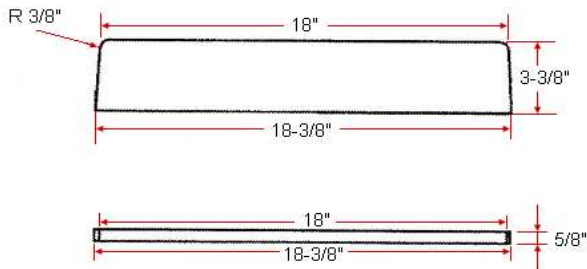

Universal Side Splash

Specifications

Material Content: Cultured Marble
Size: 19" and 22" available
Color: Sandstone / Solid White / White on White / White on Bone

Dimensions

Warranty & Compliances

Warranty 1 Year Limited Warranty

Order Codes & Finishes/Colors

	19"	22"
Sandstone		906289
Solid White	550921	550905
White on white	550533	550913
White on Bone	550558	550228

Type:
Job:
Order Code:
Approvals:

Design House reserves the right to make changes in materials, specifications & models at any time. Design House also reserves the right to discontinue product without notice or obligation.