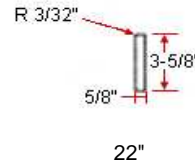

Universal Side Splash

Specifications

Material Content: Cultured Marble
Size: 19" and 22" available
Color: Sandstone / Solid White / White on White / White on Bone

Dimensions

Warranty & Compliances

Warranty 1 Year Limited Warranty

Order Codes & Finishes/Colors

	19"	22"
Sandstone		906289
Solid White	550921	550905
White on white	550533	550913
White on Bone	550558	550228

Type:
Job:
Order Code:
Approvals:

Design House reserves the right to make changes in materials, specifications & models at any time. Design House also reserves the right to discontinue product without notice or obligation.