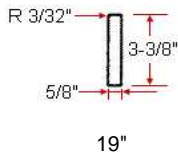

Universal Side Splash

Specifications

Material Content: Cultured Marble
Size: 19" and 22" available
Color: Sandstone / Solid White / White on White / White on Bone

Dimensions

Warranty & Compliances

Warranty 1 Year Limited Warranty

Order Codes & Finishes/Colors

	19"	22"
Sandstone		906289
Solid White	550921	550905
White on white	550533	550913
White on Bone	550558	550228

Type:
Job:
Order Code:
Approvals:

Design House reserves the right to make changes in materials, specifications & models at any time. Design House also reserves the right to discontinue product without notice or obligation.