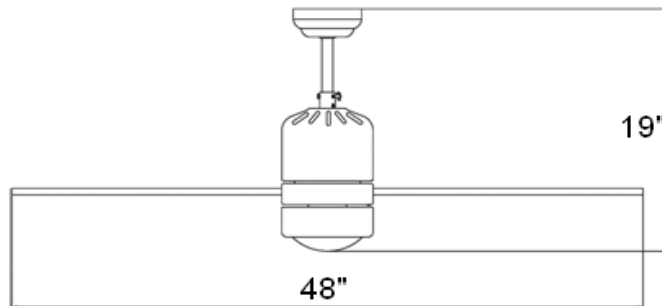

Indus Sol 52" Ceiling Fan

Specifications

Material Construction	Steel
Diameter	52"
Downrod	3/4" dia. X 6" long
Mounting	Tri-mount adaptable (downrod, close-to-ceiling & vaulted)
Motor Size	153mm Dia x 13mm H (16 pc)
Motor Control	Wall Control (included)
Motor Wattage	60W
Blade Details	3 blades; 12° pitch; reversible
Blade Material	Plywood
Voltage	120v
Light	Included
Airflow at High Speed	4950 CFM
Electricity Usage	65 Watts
Airflow Efficiency	82.5 CFM/W

Dimensions

Warranty & Compliances

Warranty	10 Year Limited Warranty
UL	UL Listed
Calif. 93120	California 93120 Complaint

Order Codes

Order Code	Finish	Blade Color	Bulb
837336	Satin Nickel	Silver/Redwood	1 x 60W Max. Medium Base Lamp
837377	Oil Rubbed Bronze	Dark Mahogany/Light Maple	1 x 60W Max. Medium Base Lamp