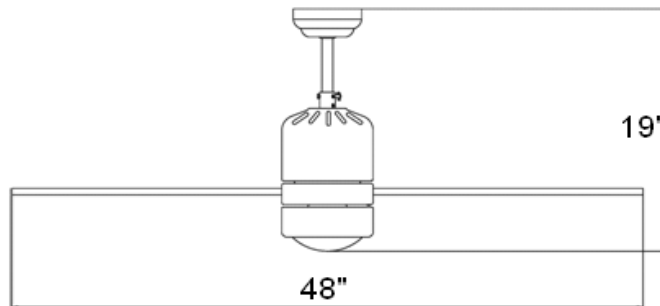

Indus Sol 52" Ceiling Fan

Specifications

Material Construction Steel
Diameter 52"
Downrod 3/4" dia. X 6" long
Mounting Tri-mount adaptable
 (downrod, close-to-ceiling & vaulted)
Motor Size 153mm Dia x 13mm H (16 pc)
Motor Control Wall Control (included)
Motor Wattage 60W
Blade Details 3 blades; 12° pitch; reversible
Blade Material Plywood
Voltage 120v
Light Included
Airflow at High Speed 4950 CFM
Electricity Usage 65 Watts
Airflow Efficiency 82.5 CFM/W

Dimensions

Warranty & Compliances

Warranty 10 Year Limited Warranty
UL UL Listed
Calif. 93120 California 93120 Complaint

Order Codes

Order Code	Finish	Blade Color	Bulb
837336	Satin Nickel	Silver/Redwood	1 x 60W Max. Medium Base Lamp
837377	Oil Rubbed Bronze	Dark Mahogany/Light Maple	1 x 60W Max. Medium Base Lamp