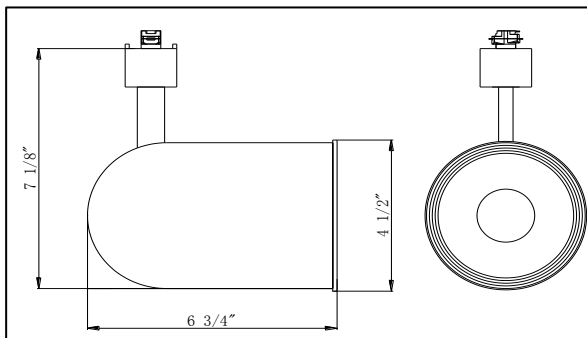

Comtempo Track Head

Specifications

Material Construction:	Steel
Lens:	N/a
Lamp Type & Wattage:	3 75W E27 PAR30
Mounting:	Ceiling Mount
Finish:	White
Voltage:	120V
Weight:	

Dimensions

Warranty & Compliances

Warranty	1 Year Limited Warranty
UL	UL Listed
ADA	N/A
EnergyStar	N/A

Companion Fixtures

Component	Satin	White	Black	Notes
4' Track	824854	830075	826883	Required (1)
Track Head	834861	834846	834853	3-5 Head Capability
Floating Canopy Power Cover	824870	830091	826891	Required (1)