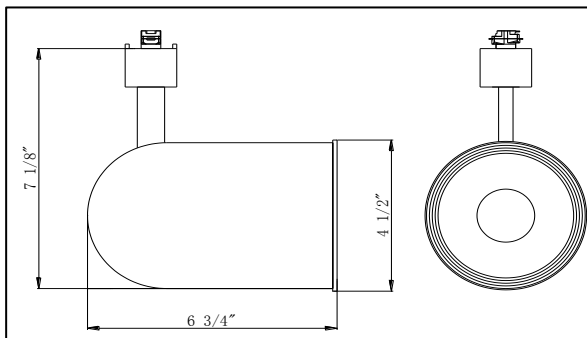

## Specifications

<b>Material Construction:</b>	Steel
<b>Lens:</b>	N/a
<b>Lamp Type &amp; Wattage:</b>	3 75W E27 PAR30
<b>Mounting:</b>	Ceiling Mount
<b>Finish:</b>	White
<b>Voltage:</b>	120V
<b>Weight:</b>	

## Dimensions

## Companion Fixtures

Component	Satin	White	Black	Notes
4' Track	824854	830075	826883	Required (1)
Track Head	834861	834846	834853	3-5 Head Capability
Floating Canopy Power Cover	824870	830091	826891	Required (1)