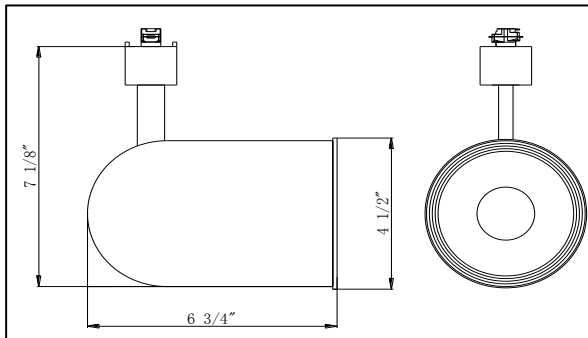

## Specifications

<b>Material Construction:</b>	Steel
<b>Lens:</b>	N/a
<b>Lamp Type &amp; Wattage:</b>	3 75W E27 PAR30
<b>Mounting:</b>	Ceiling Mount
<b>Finish</b>	White
<b>Voltage:</b>	120V
<b>Weight:</b>	

## Dimensions