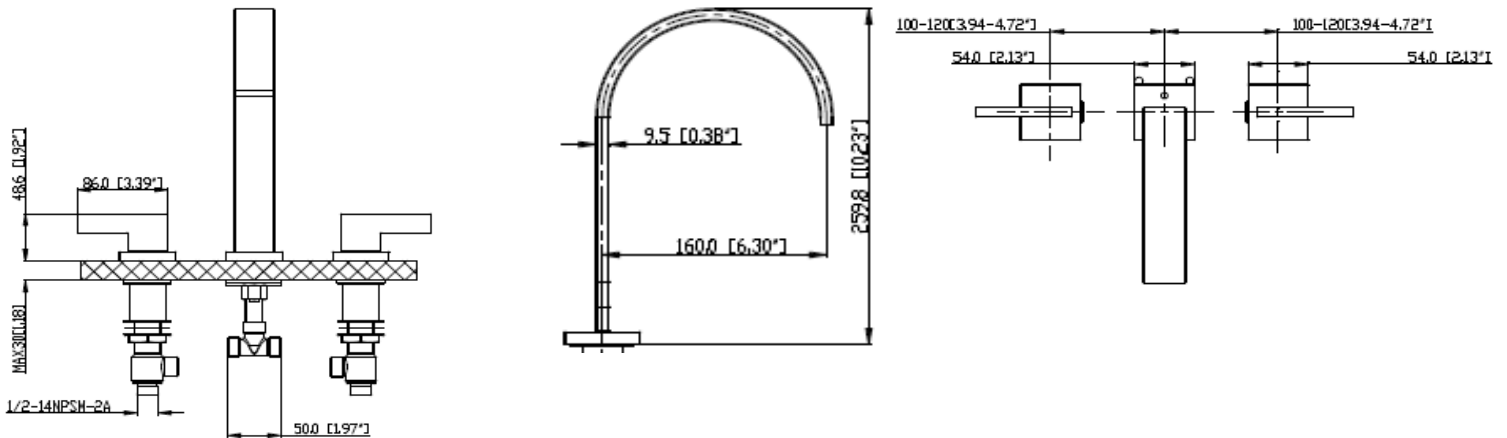

Dimensions

Warranty & Compliances

Warranty	Lifetime Limited Warranty
IAPMO/UPC	IAPMO/cUPC Compliant
ASME	ASME A112.18.1/ CSA B125.1
ANSI	Compliant
ADA	Compliant
NSF	Compliant
Lead Free	
Watersense	Compliant

Order Codes & Finishes/Colors

Finish	Faucet Grade	1.5 GPM	1.0 GPM	Model #
Polished Chrome	Showroom	818088	804591	T60445AC
Satin Nickel	Showroom	818096	833954	T60445AC
Oil Rubbed Bronze	Showroom	818112	833962	T60445AC
Replacement Cartridge - Cold		920389		
Replacement Cartridge - Hot		920397		

Type:
Job:
Order Code:
Approvals:

Design House reserves the right to make changes in materials, specifications & models at any time. Design House also reserves the right to discontinue product without notice or obligation.